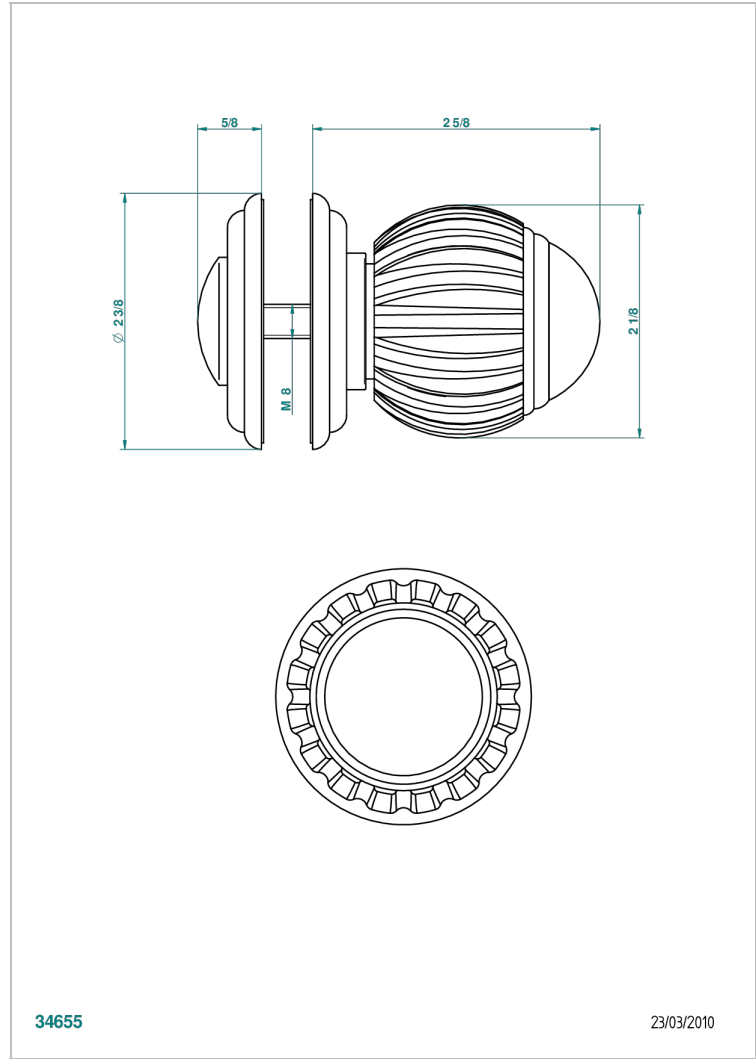

VOGUE BLACK ONYX

A8P-639V

Large knob

CHARACTERISTIC

- Vogue black onyx
- Large knob

AVAILABLE FINITIONS

Black ceram - D30
Blush PVD - H62
Brass color PVD - H49
Brown bronze color PVD - F33
Chrome polished - A02
Chrome polished / gold polished - G02

Copper antique matt, coated - H07
Gold color PVD - H52
Gold mat - F07
Gold polished - F01
Graphite PVD - H64
Light coated bronze - D01

Matt Umber PVD - H67
Matt blush PVD - H60
Matt brass color PVD - H50
Matt brown bronze color PVD - F34
Matt chrome (American satin) - C02
Matt gold color PVD - H53

Matt graphite PVD - H65
Matt nickel (American satin) - C01
Matt nickel color PVD - H56
Nickel antique / Sovereign - H28
Nickel color PVD - H55
Nickel polished - B01

Soft gold - F30
Soft matt gold - F31
Umber PVD - H66