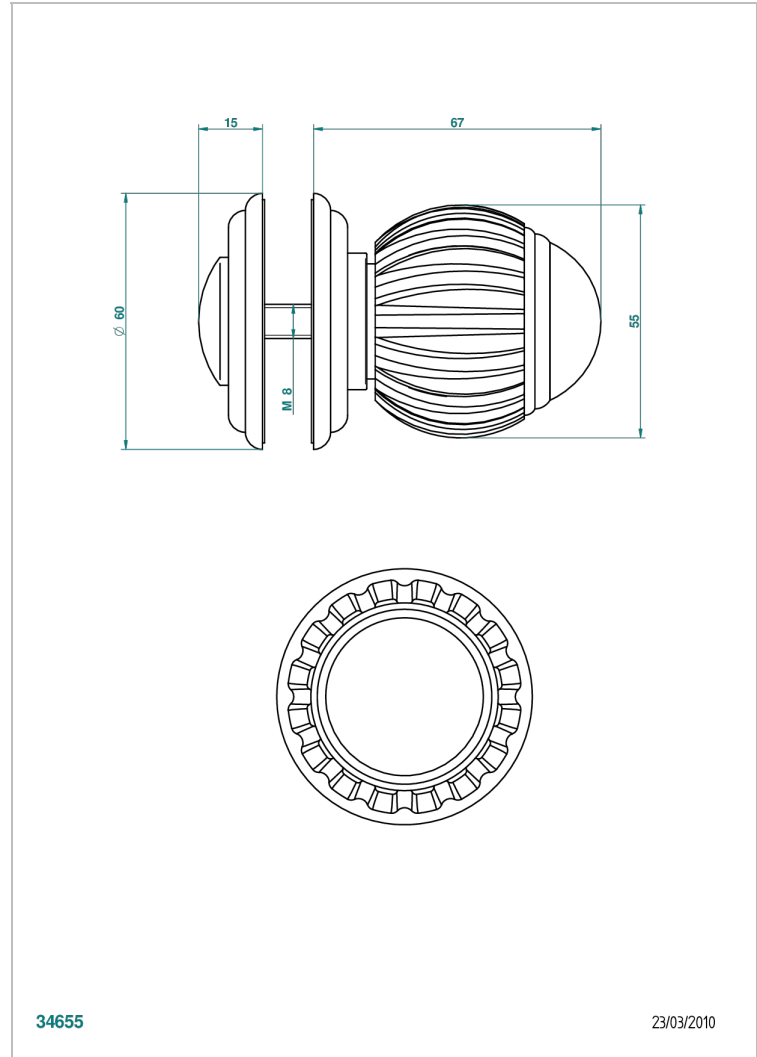

VOGUE BLACK ONYX

A8P-639V

Large door knob

THG[®]
PARIS

CHARACTERISTIC

- Vogue black onyx
- Large door knob

AVAILABLE FINITIONS

Antique nickel - H28
Black ceram - D30
Blush PVD - H62
Brass color PVD - H49
Brown bronze color PVD - F33
Gold color PVD - H52

Graphite PVD - H64
Lacquered light bronze - D01
Matt Umber PVD - H67
Matt blush PVD - H60
Matt brass color PVD - H50
Matt brown bronze color PVD - F34

Matt chrome - C02
Matt gold - F07
Matt gold color PVD - H53
Matt graphite PVD - H65
Matt nickel (color finish) - C01
Matt nickel color PVD - H56

Nickel color PVD - H55
Polished chrome (color finish) - A02
Polished chrome / Polished gold (color finish) - G02
Polished gold (color finish) - F01
Polished nickel - B01
Soft gold - F30

Soft matt gold - F31
Umber PVD - H66
Varnished matt antique red copper (color finish) - H07