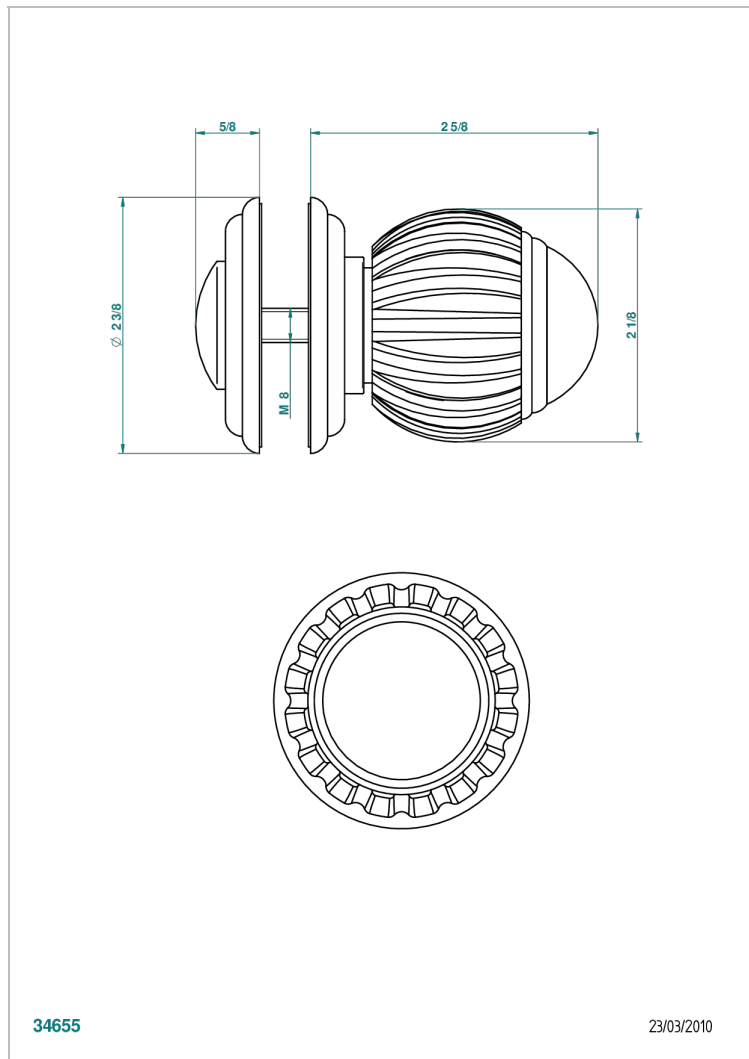

## CHARACTERISTIC

- Vogue black onyx
- Large door knob

## AVAILABLE FINITIONS

Antique nickel - H28  
Black ceram - D30  
Blush PVD - H62  
Brass color PVD - H49  
Brown bronze color PVD - F33  
Gold color PVD - H52

Graphite PVD - H64  
Lacquered light bronze - D01  
Matt Umber PVD - H67  
Matt blush PVD - H60  
Matt brass color PVD - H50  
Matt brown bronze color PVD - F34