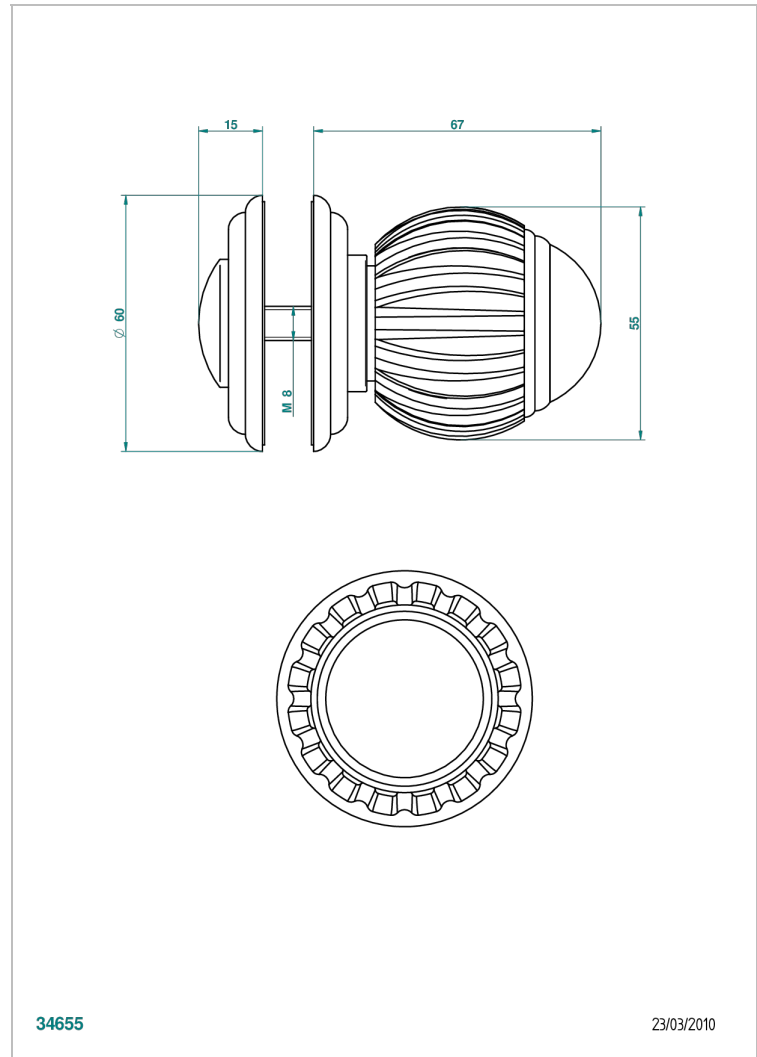

VOGUE BLACK ONYX

A8P-639V

Large door knob

THG[®]
PARIS

CHARACTERISTIC

- Vogue black onyx
- Large door knob

AVAILABLE FINITIONS

Antique nickel - H28
Black ceram - D30
Blush PVD - H62
Brass color PVD - H49
Brown bronze color PVD - F33
Gold color PVD - H52

Graphite PVD - H64
Lacquered light bronze - D01
Matt Umber PVD - H67
Matt blush PVD - H60
Matt brass color PVD - H50
Matt brown bronze color PVD - F34

Matt chrome - C02
Matt gold - F07
Matt gold color PVD - H53
Matt graphite PVD - H65
Matt nickel (color finish) - C01
Matt nickel color PVD - H56

Nickel color PVD - H55
Polished chrome (color finish) - A02
Polished chrome / Polished gold
(color finish) - G02
Polished gold (color finish) - F01
Polished nickel - B01
Soft gold - F30

Soft matt gold - F31
Umber PVD - H66
Varnished matt antique red copper
(color finish) - H07