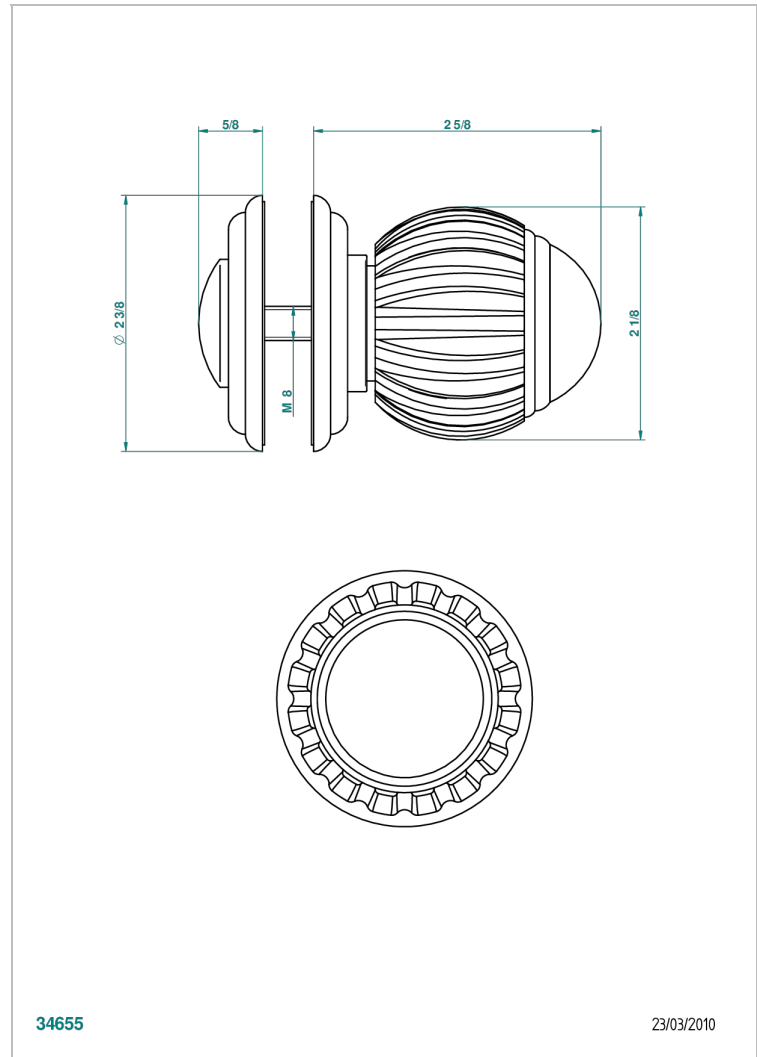

VOGUE BLACK ONYX

A8P-639V

Large door knob

THG[®]
PARIS

CHARACTERISTIC

- Vogue black onyx
- Large door knob

AVAILABLE FINITIONS

Antique nickel - H28
Black ceram - D30
Blush PVD - H62
Brass color PVD - H49
Brown bronze color PVD - F33
Gold color PVD - H52

Nickel color PVD - H55
Polished chrome (color finish) - A02
Polished chrome / Polished gold
(color finish) - G02
Polished gold (color finish) - F01
Polished nickel - B01
Soft gold - F30

Soft matt gold - F31
Umber PVD - H66
Varnished matt antique red copper
(color finish) - H07