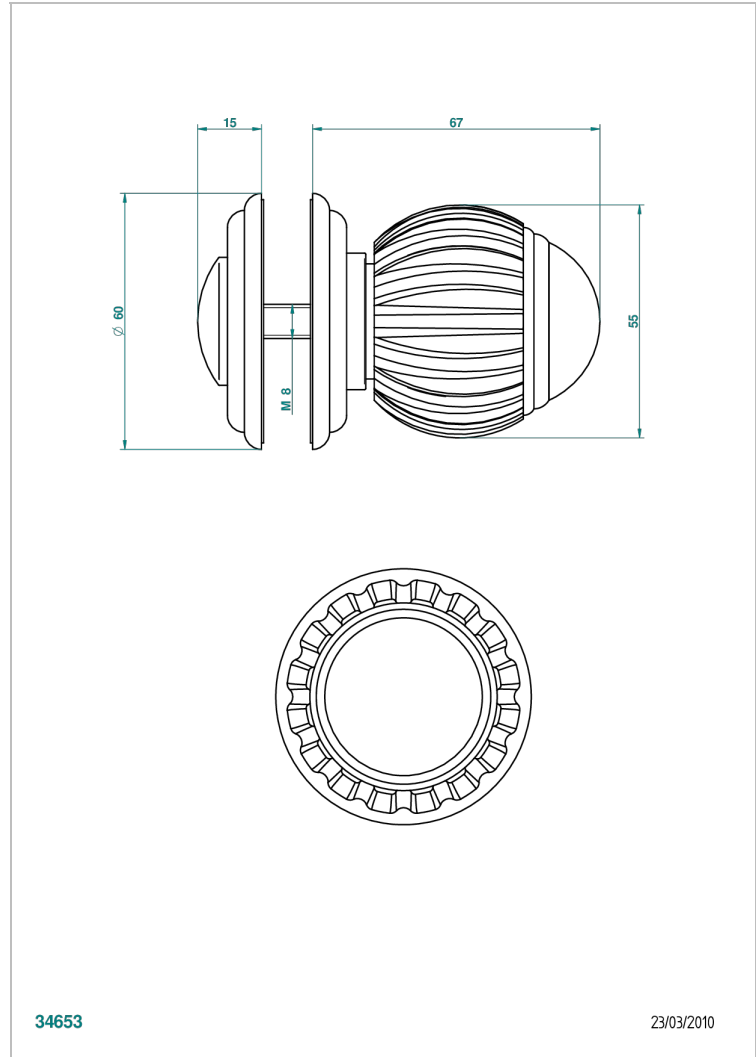

VOGUE RED JASPER

A8N-639V

Large knob

34653

23/03/2010

CHARACTERISTIC

- Vogue red Jasper
- Large knob

AVAILABLE FINITIONS

Black ceram - D30
Blush PVD - H62
Brass color PVD - H49
Brown bronze color PVD - F33
Chrome polished - A02
Chrome polished / gold polished - G02

Copper antique matt, coated - H07
Gold color PVD - H52
Gold mat - F07
Gold polished - F01
Graphite PVD - H64
Light coated bronze - D01