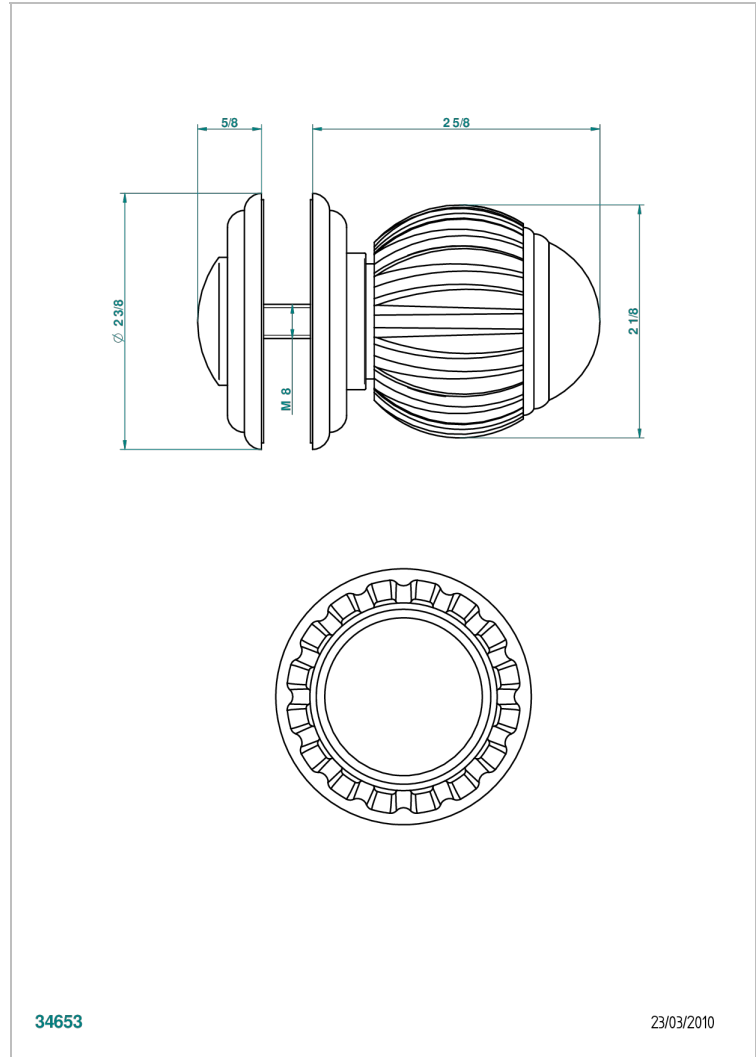

VOGUE RED JASPER

A8N-639V

Large knob

THG[®]
PARIS

CHARACTERISTIC

- Vogue red Jasper
- Large knob

AVAILABLE FINITIONS

Black ceram - D30
Blush PVD - H62
Brass color PVD - H49
Brown bronze color PVD - F33
Chrome polished - A02
Chrome polished / gold polished - G02

Copper antique matt, coated - H07
Gold color PVD - H52
Gold mat - F07
Gold polished - F01
Graphite PVD - H64
Light coated bronze - D01

Matt Umber PVD - H67
Matt blush PVD - H60
Matt brass color PVD - H50
Matt brown bronze color PVD - F34
Matt chrome (American satin) - C02
Matt gold color PVD - H53

Matt graphite PVD - H65
Matt nickel (American satin) - C01
Matt nickel color PVD - H56
Nickel antique / Sovereign - H28
Nickel color PVD - H55
Nickel polished - B01

Soft gold - F30
Soft matt gold - F31
Umber PVD - H66