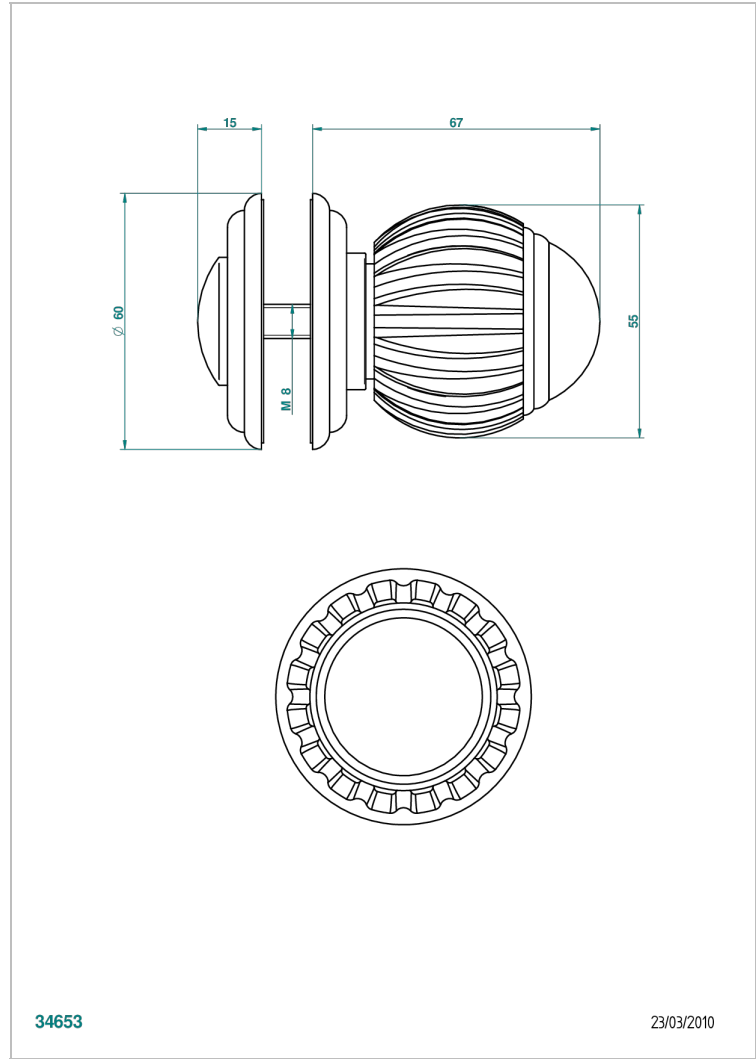

# VOGUE RED JASPER

A8N-639V

Large door knob

THG<sup>®</sup>  
PARIS

## CHARACTERISTIC

- Vogue red Jasper
- Large door knob

## AVAILABLE FINITIONS

Antique nickel - H28  
Black ceram - D30  
Blush PVD - H62  
Brass color PVD - H49  
Brown bronze color PVD - F33  
Gold color PVD - H52

Graphite PVD - H64  
Lacquered light bronze - D01  
Matt Umber PVD - H67  
Matt blush PVD - H60  
Matt brass color PVD - H50  
Matt brown bronze color PVD - F34