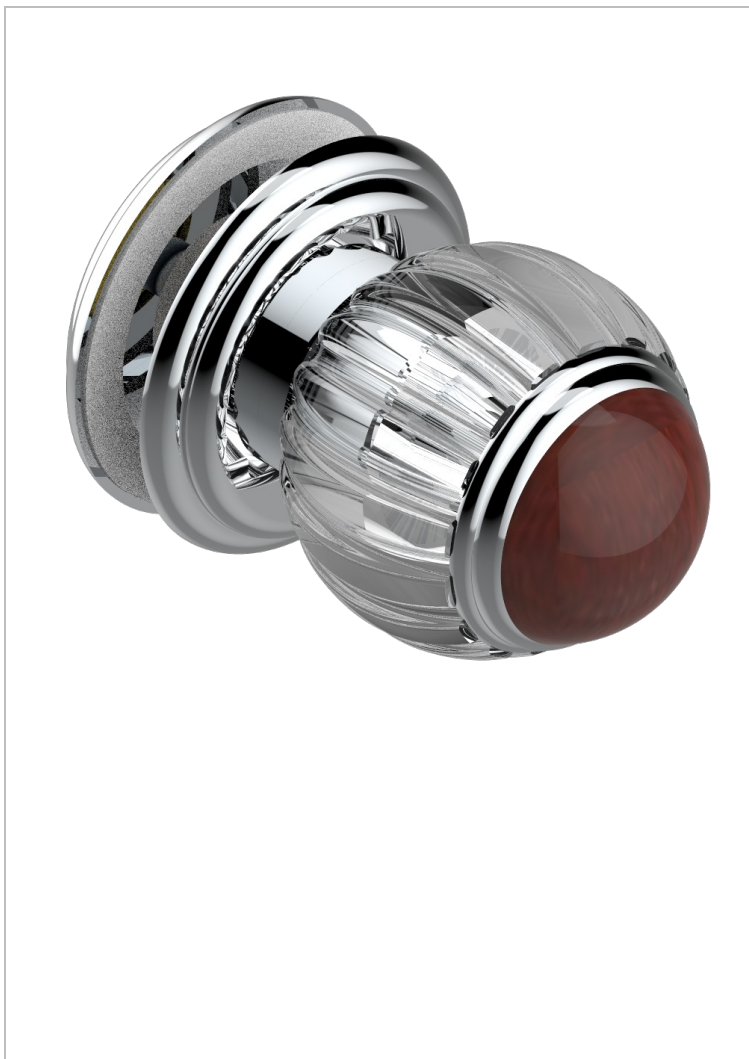

# VOGUE RED JASPER

A8N-639V

Large door knob

THG<sup>®</sup>  
PARIS

## CHARACTERISTIC

- Vogue red Jasper
- Large door knob

## AVAILABLE FINITIONS

Antique nickel - H28  
Black ceram - D30  
Blush PVD - H62  
Brass color PVD - H49  
Brown bronze color PVD - F33  
Gold color PVD - H52

Graphite PVD - H64  
Lacquered light bronze - D01  
Matt Umber PVD - H67  
Matt blush PVD - H60  
Matt brass color PVD - H50  
Matt brown bronze color PVD - F34

Matt chrome - C02  
Matt gold - F07  
Matt gold color PVD - H53  
Matt graphite PVD - H65  
Matt nickel (color finish) - C01  
Matt nickel color PVD - H56

Nickel color PVD - H55  
Polished chrome (color finish) - A02  
Polished chrome / Polished gold  
(color finish) - G02  
Polished gold (color finish) - F01  
Polished nickel - B01  
Soft gold - F30