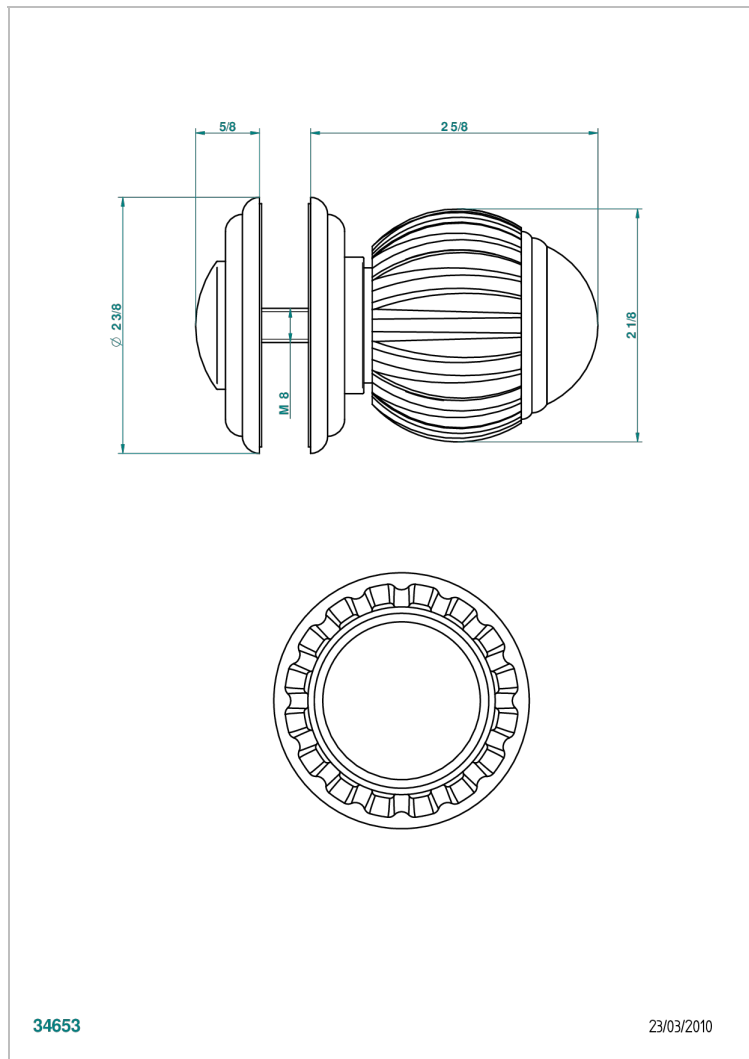

# VOGUE RED JASPER

A8N-639V

Large door knob

THG<sup>®</sup>  
PARIS

## CHARACTERISTIC

- Vogue red Jasper
- Large door knob

## AVAILABLE FINITIONS

Antique nickel - H28  
Black ceram - D30  
Blush PVD - H62  
Brass color PVD - H49  
Brown bronze color PVD - F33  
Gold color PVD - H52

Graphite PVD - H64  
Lacquered light bronze - D01  
Matt Umber PVD - H67  
Matt blush PVD - H60  
Matt brass color PVD - H50  
Matt brown bronze color PVD - F34