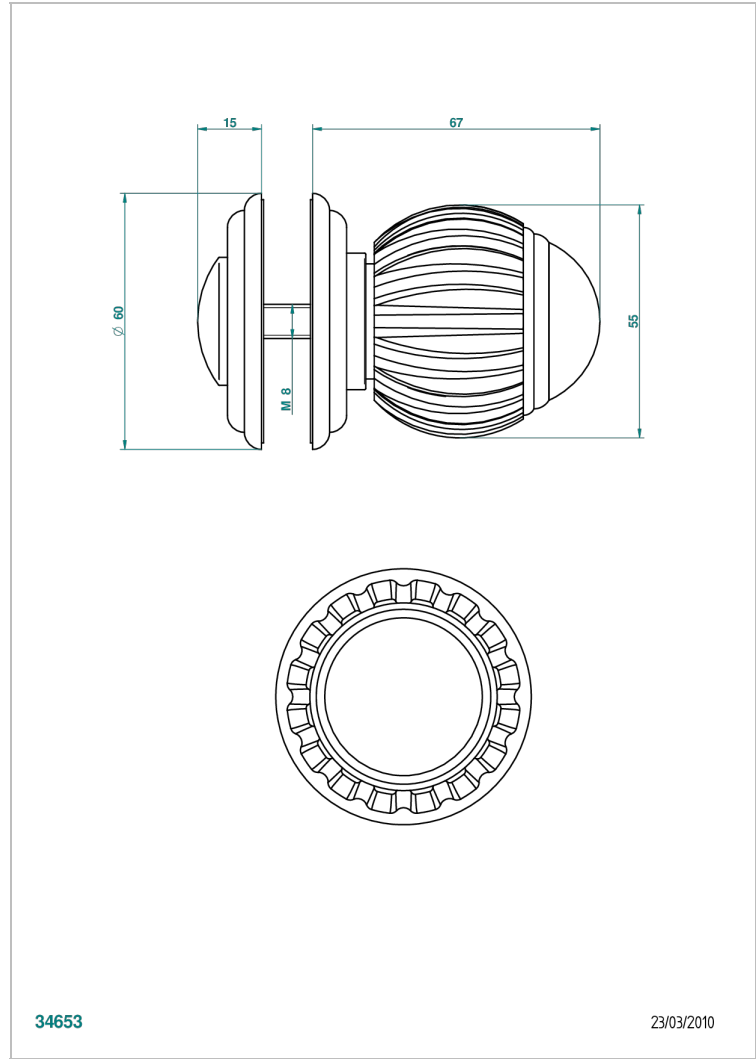

VOGUE RED JASPER

A8N-639V

Large door knob

THG[®]
PARIS

CHARACTERISTIC

- Vogue red Jasper
- Large door knob

AVAILABLE FINITIONS

Antique nickel - H28
Black ceram - D30
Blush PVD - H62
Brass color PVD - H49
Brown bronze color PVD - F33
Gold color PVD - H52

Nickel color PVD - H55
Polished chrome (color finish) - A02
Polished chrome / Polished gold (color finish) - G02
Polished gold (color finish) - F01
Polished nickel - B01
Soft gold - F30

Soft matt gold - F31
Umber PVD - H66
Varnished matt antique red copper (color finish) - H07