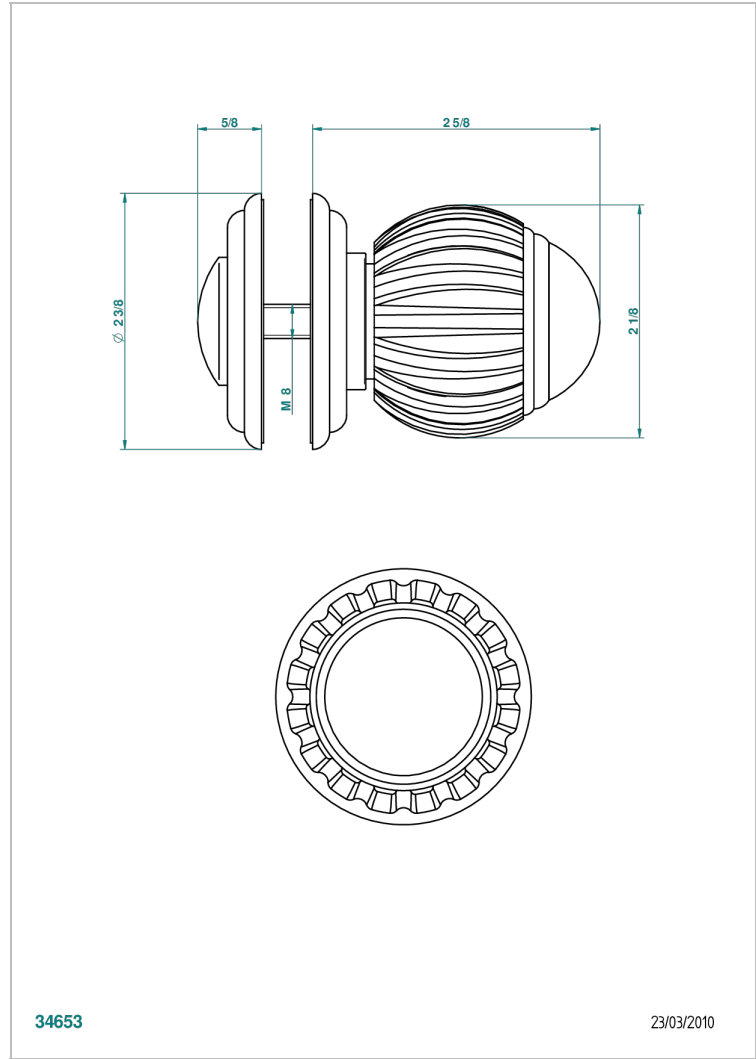

VOGUE RED JASPER

A8N-639V

Large door knob

THG[®]
PARIS

CHARACTERISTIC

- Vogue red Jasper
- Large door knob

AVAILABLE FINITIONS

Antique nickel - H28
Black ceram - D30
Blush PVD - H62
Brass color PVD - H49
Brown bronze color PVD - F33
Gold color PVD - H52

Nickel color PVD - H55
Polished chrome (color finish) - A02
Polished chrome / Polished gold (color finish) - G02
Polished gold (color finish) - F01
Polished nickel - B01
Soft gold - F30

Soft matt gold - F31
Umber PVD - H66
Varnished matt antique red copper (color finish) - H07