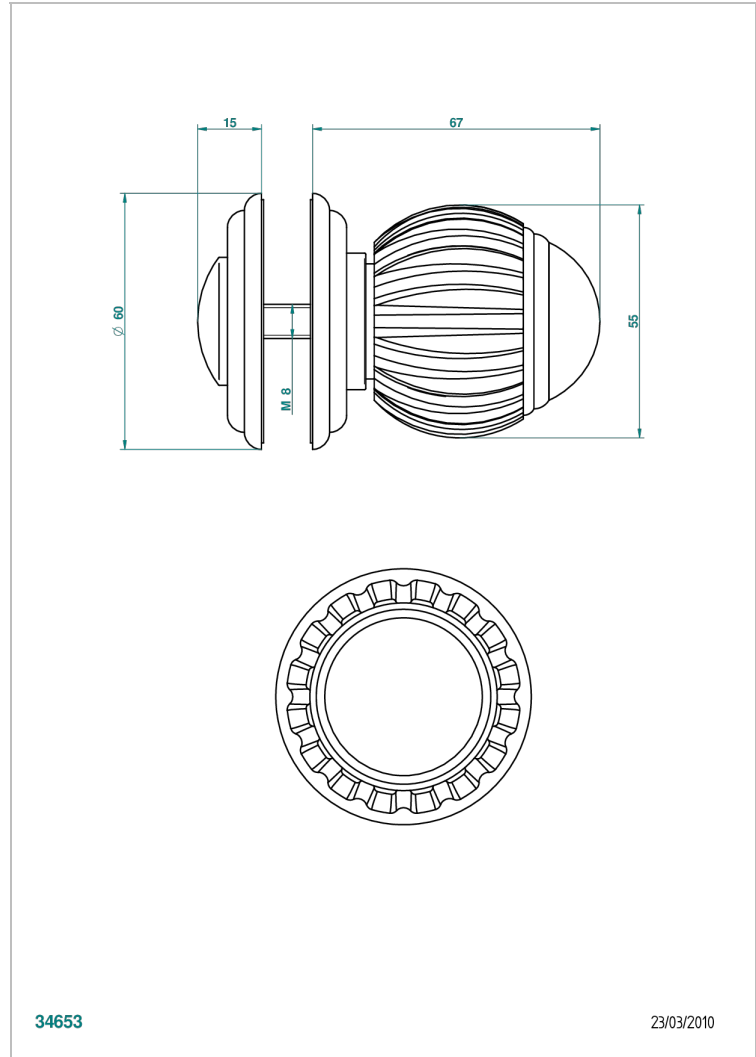

VOGUE RED JASPER

A8N-639V

Large door knob

THG[®]
PARIS

CHARACTERISTIC

- Vogue red Jasper
- Large door knob

AVAILABLE FINITIONS

Antique nickel - H28
Black ceram - D30
Blush PVD - H62
Brass color PVD - H49
Brown bronze color PVD - F33
Gold color PVD - H52

Nickel color PVD - H55
Polished chrome (color finish) - A02
Polished chrome / Polished gold (color finish) - G02
Polished gold (color finish) - F01
Polished nickel - B01
Soft gold - F30

Soft matt gold - F31
Umber PVD - H66
Varnished matt antique red copper (color finish) - H07