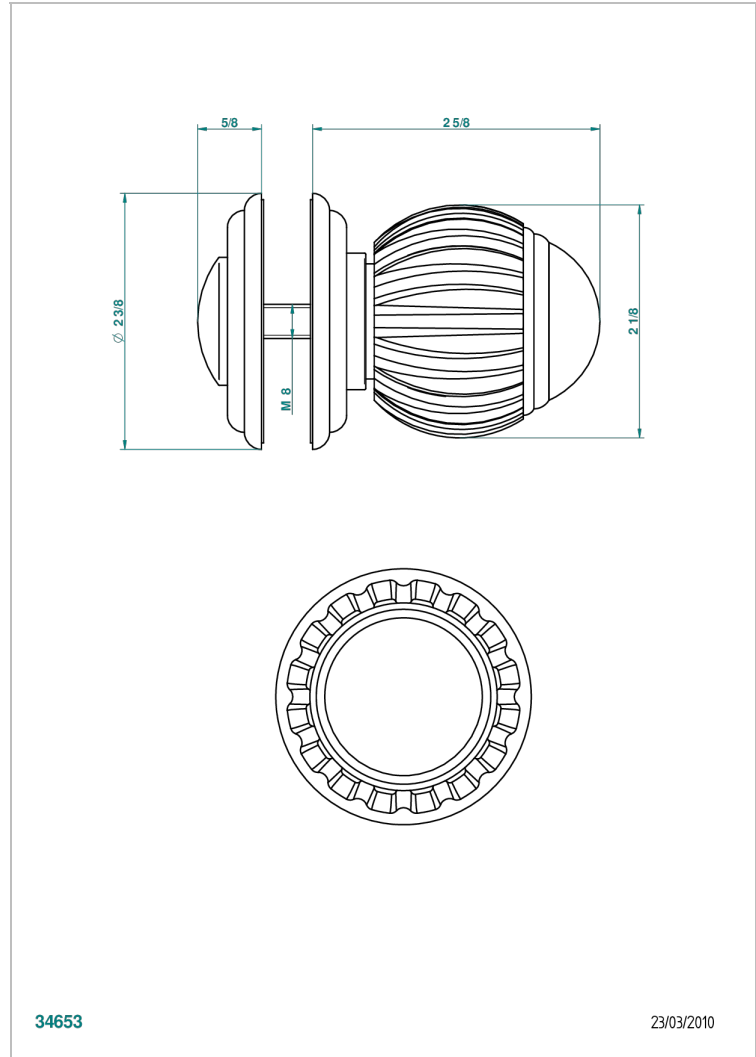

# VOGUE RED JASPER

A8N-639V

Large door knob

THG<sup>®</sup>  
PARIS

## CHARACTERISTIC

- Vogue red Jasper
- Large door knob