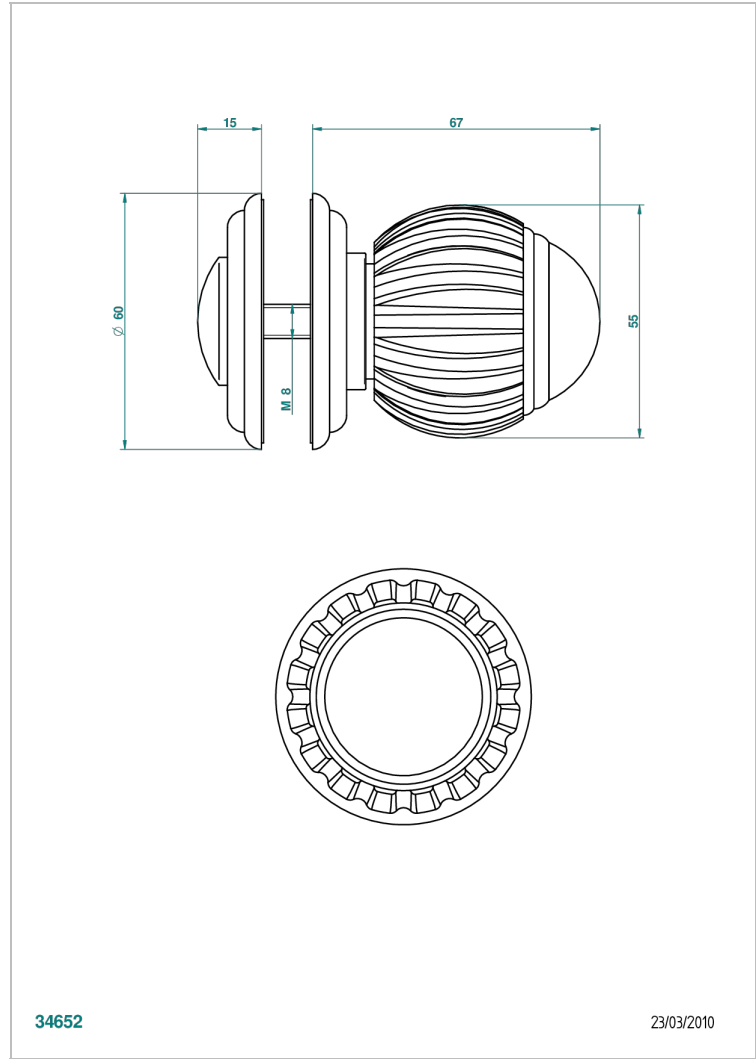

VOGUE MALACHITE

A8M-639V

Large door knob

THG[®]
PARIS

34652

23/03/2010

CHARACTERISTIC

- Vogue Malachite
- Large door knob

AVAILABLE FINITIONS

Antique nickel - H28
Black ceram - D30
Blush PVD - H62
Brass color PVD - H49
Brown bronze color PVD - F33
Gold color PVD - H52

Graphite PVD - H64
Lacquered light bronze - D01
Matt Umber PVD - H67
Matt blush PVD - H60
Matt brass color PVD - H50
Matt brown bronze color PVD - F34