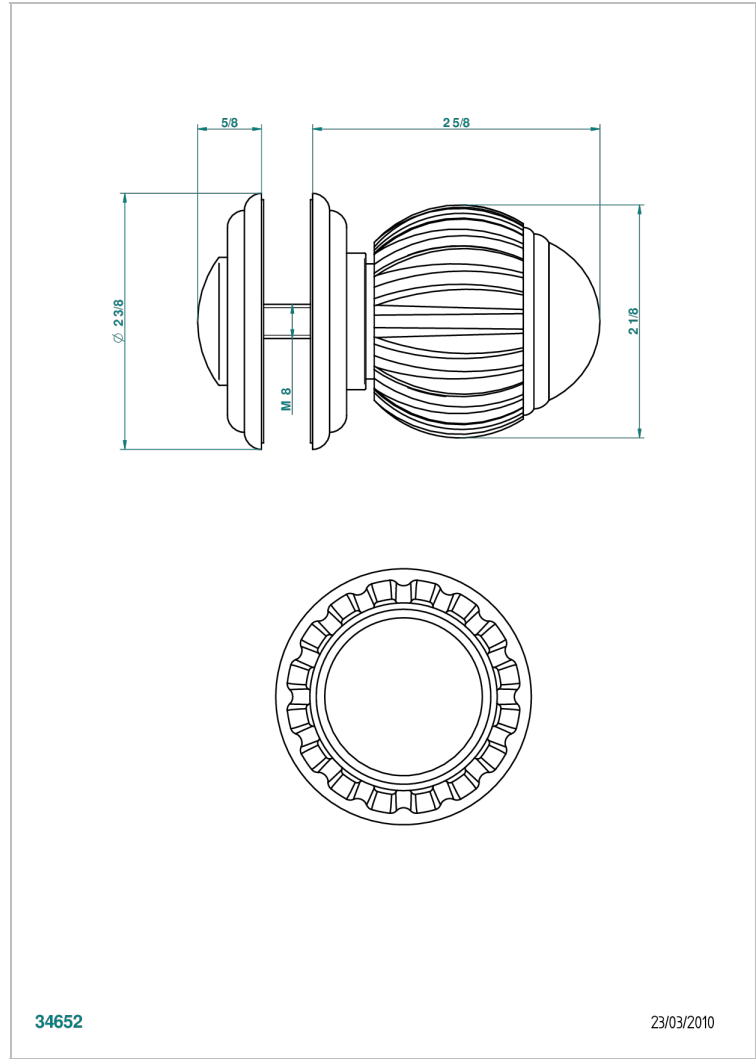

VOGUE MALACHITE

A8M-639V

Large door knob

THG[®]
PARIS

CHARACTERISTIC

- Vogue Malachite
- Large door knob

AVAILABLE FINITIONS

Antique nickel - H28
Black ceram - D30
Blush PVD - H62
Brass color PVD - H49
Brown bronze color PVD - F33
Gold color PVD - H52

Nickel color PVD - H55
Polished chrome (color finish) - A02
Polished chrome / Polished gold
(color finish) - G02
Polished gold (color finish) - F01
Polished nickel - B01
Soft gold - F30

Soft matt gold - F31
Umber PVD - H66
Varnished matt antique red copper
(color finish) - H07