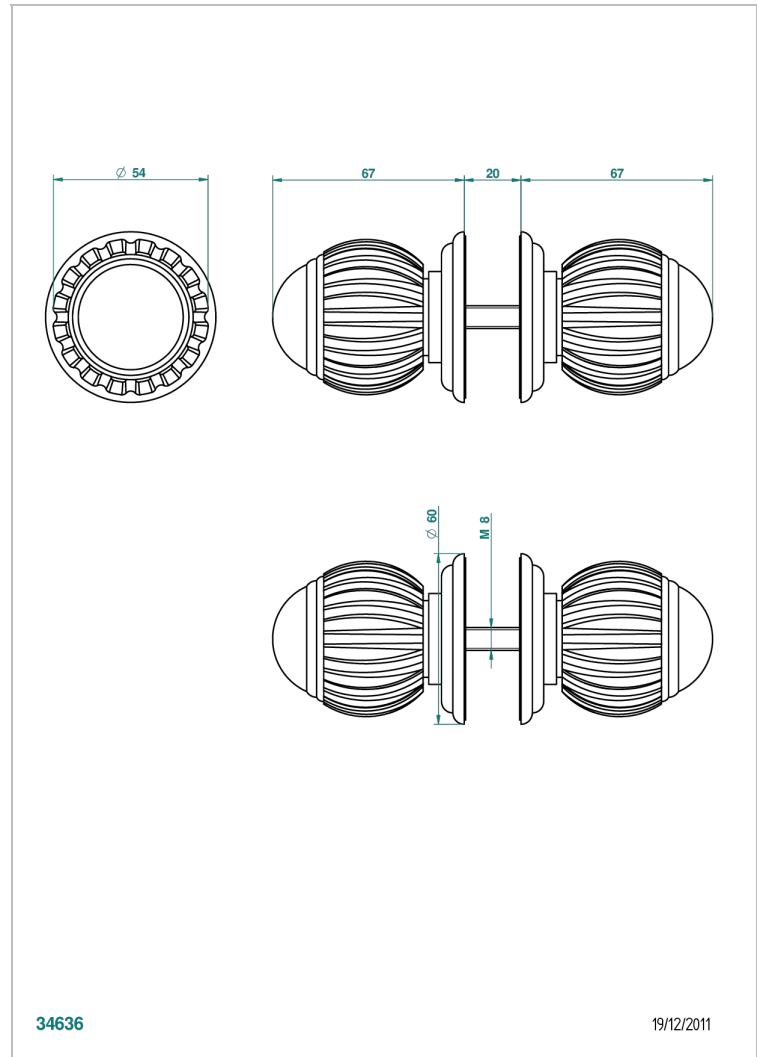

VOGUE LAPIS LAZULI

A8S-638V

Pair of large door knobs

THG[®]
PARIS

CHARACTERISTIC

- Vogue Lapis Lazuli
- Pair of large door knobs

AVAILABLE FINITIONS

Antique nickel - H28
Black ceram - D30
Blush PVD - H62
Brass color PVD - H49
Brown bronze color PVD - F33
Gold color PVD - H52

Nickel color PVD - H55
Polished chrome (color finish) - A02
Polished chrome / Polished gold (color finish) - G02
Polished gold (color finish) - F01
Polished nickel - B01
Soft gold - F30

Soft matt gold - F31
Umber PVD - H66
Varnished matt antique red copper (color finish) - H07