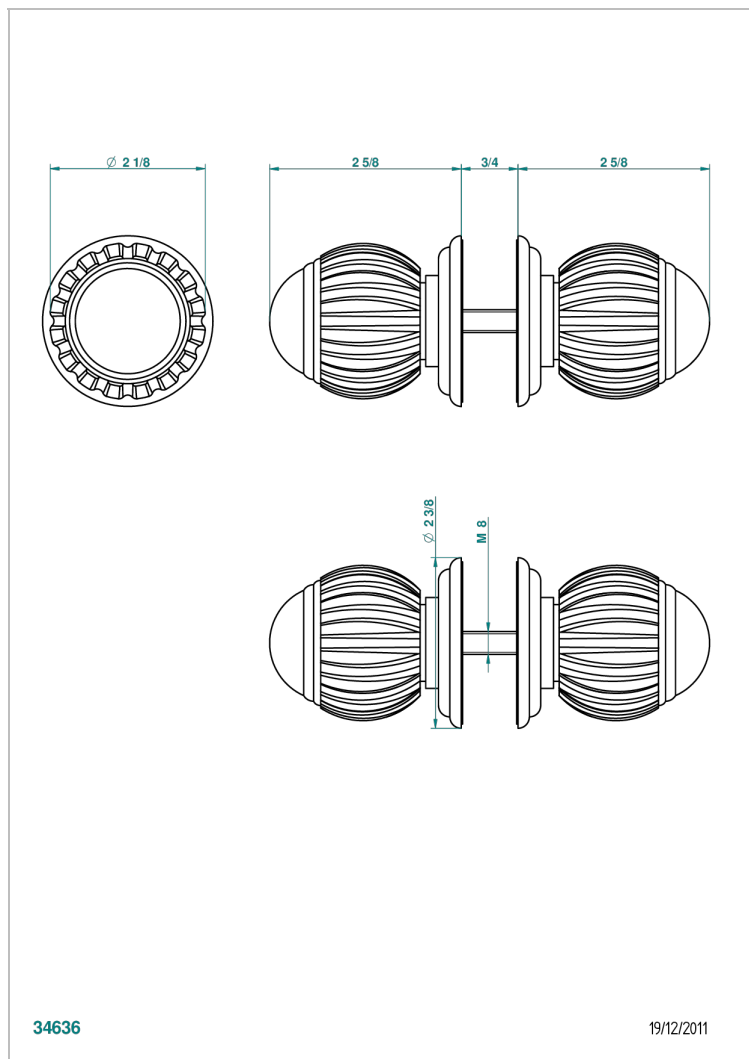

# VOGUE LAPIS LAZULI

A8S-638V

Pair of large door knobs

THG<sup>®</sup>  
PARIS

34636

19/12/2011

## CHARACTERISTIC

- Vogue Lapis Lazuli
- Pair of large door knobs

## AVAILABLE FINITIONS

Antique nickel - H28  
Black ceram - D30  
Blush PVD - H62  
Brass color PVD - H49  
Brown bronze color PVD - F33  
Gold color PVD - H52

Graphite PVD - H64  
Lacquered light bronze - D01  
Matt Umber PVD - H67  
Matt blush PVD - H60  
Matt brass color PVD - H50  
Matt brown bronze color PVD - F34