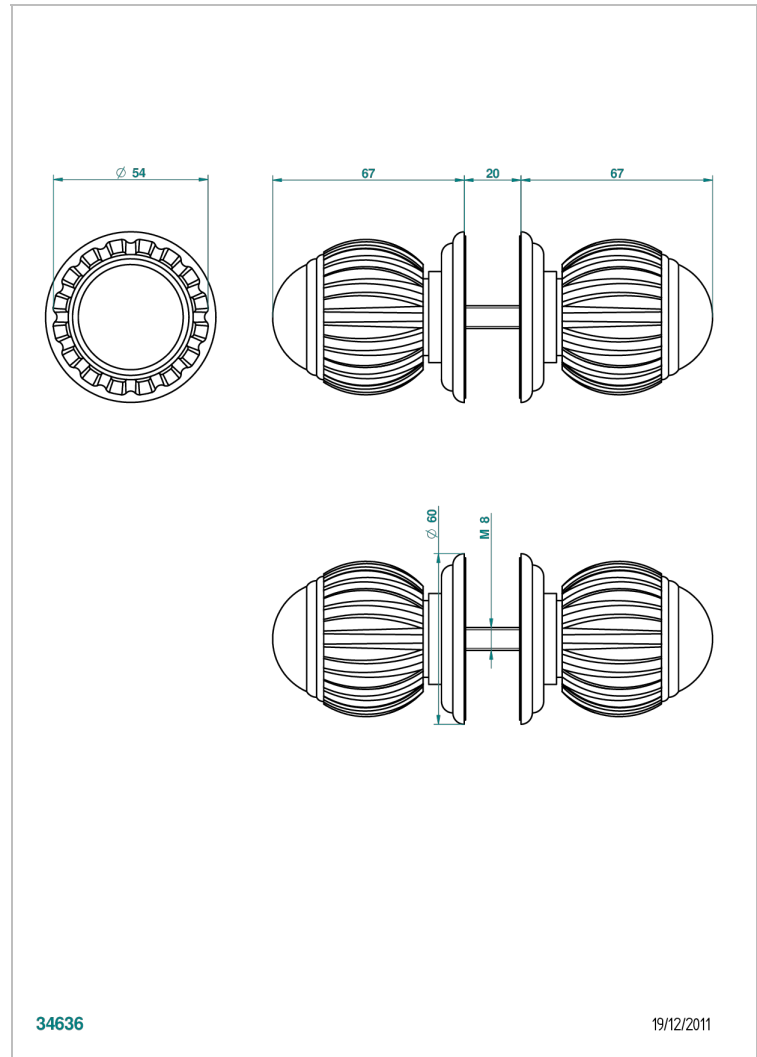

# VOGUE LAPIS LAZULI

A8S-638V

Pair of large door knobs

THG<sup>®</sup>  
PARIS