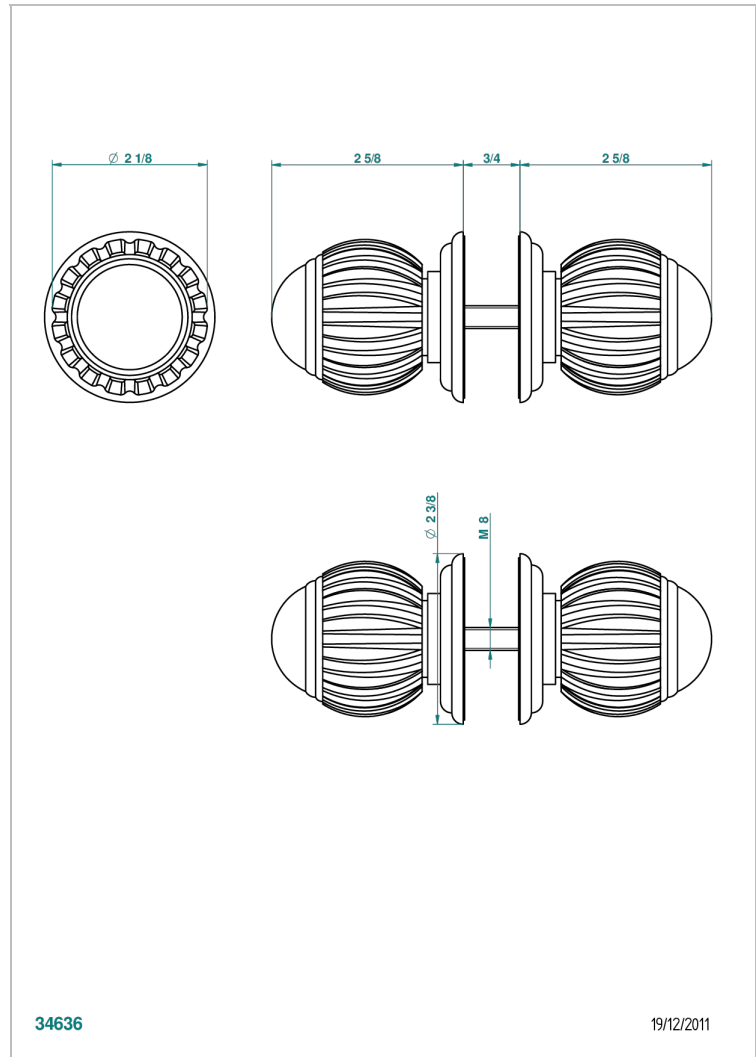

VOGUE LAPIS LAZULI

A8S-638V

Pair of large door knobs

34636

19/12/2011

CHARACTERISTIC

- Vogue Lapis Lazuli
- Pair of large door knobs

AVAILABLE FINITIONS