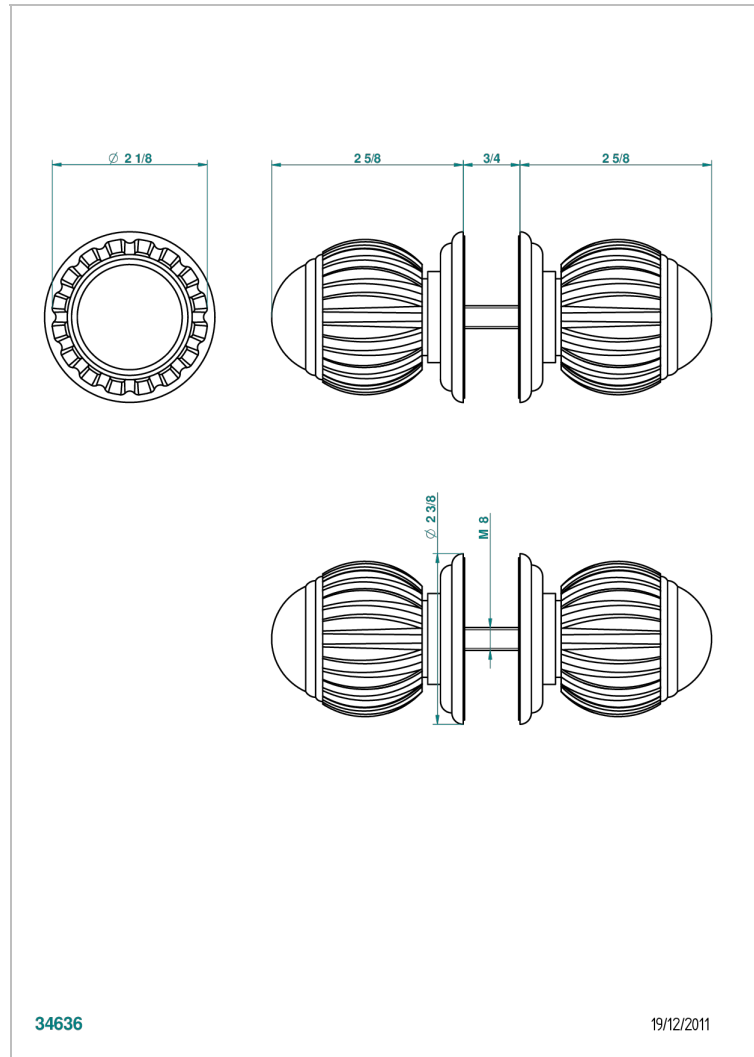

VOGUE LAPIS LAZULI

A8S-638V

Pair of large door knobs

THG[®]
PARIS

CHARACTERISTIC

- Vogue Lapis Lazuli
- Pair of large door knobs

AVAILABLE FINITIONS

Antique nickel - H28
Black ceram - D30
Blush PVD - H62
Brass color PVD - H49
Brown bronze color PVD - F33
Gold color PVD - H52

Nickel color PVD - H55
Polished chrome (color finish) - A02
Polished chrome / Polished gold (color finish) - G02
Polished gold (color finish) - F01
Polished nickel - B01
Soft gold - F30

Soft matt gold - F31
Umber PVD - H66
Varnished matt antique red copper (color finish) - H07