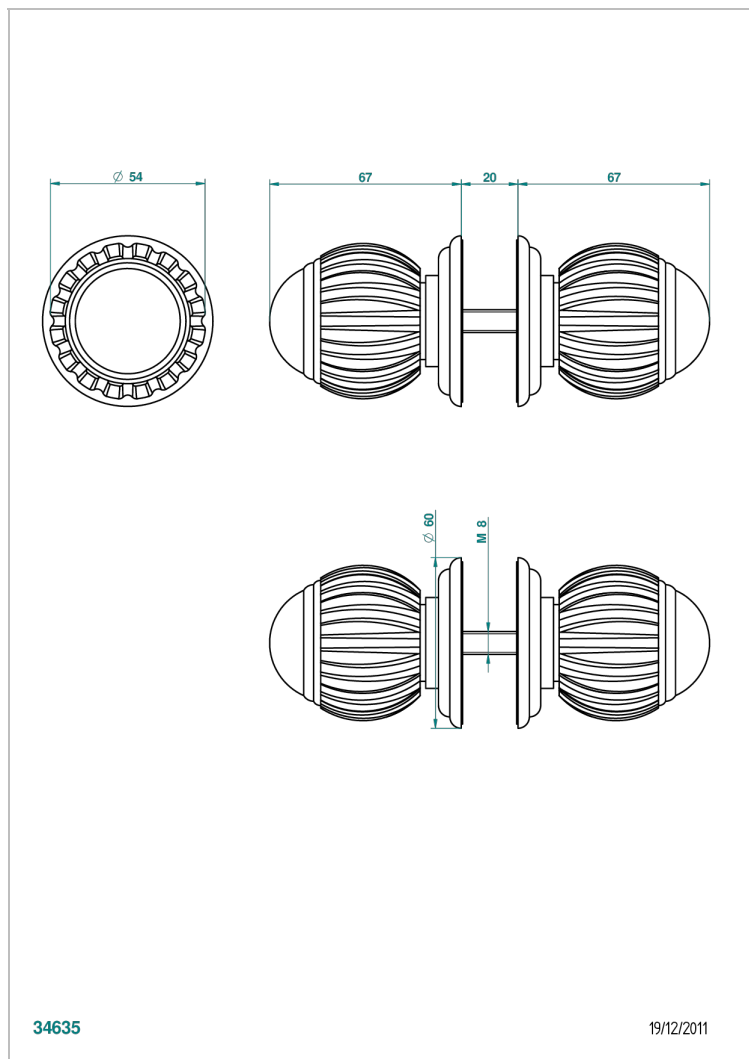

# VOGUE TIGER EYE

A8R-638V

Pair of large door knobs

THG<sup>®</sup>  
PARIS

## CHARACTERISTIC

- Vogue Tiger Eye
- Pair of large door knobs

## AVAILABLE FINITIONS

Antique nickel - H28  
Black ceram - D30  
Blush PVD - H62  
Brass color PVD - H49  
Brown bronze color PVD - F33  
Gold color PVD - H52

Graphite PVD - H64  
Lacquered light bronze - D01  
Matt Umber PVD - H67  
Matt blush PVD - H60  
Matt brass color PVD - H50  
Matt brown bronze color PVD - F34