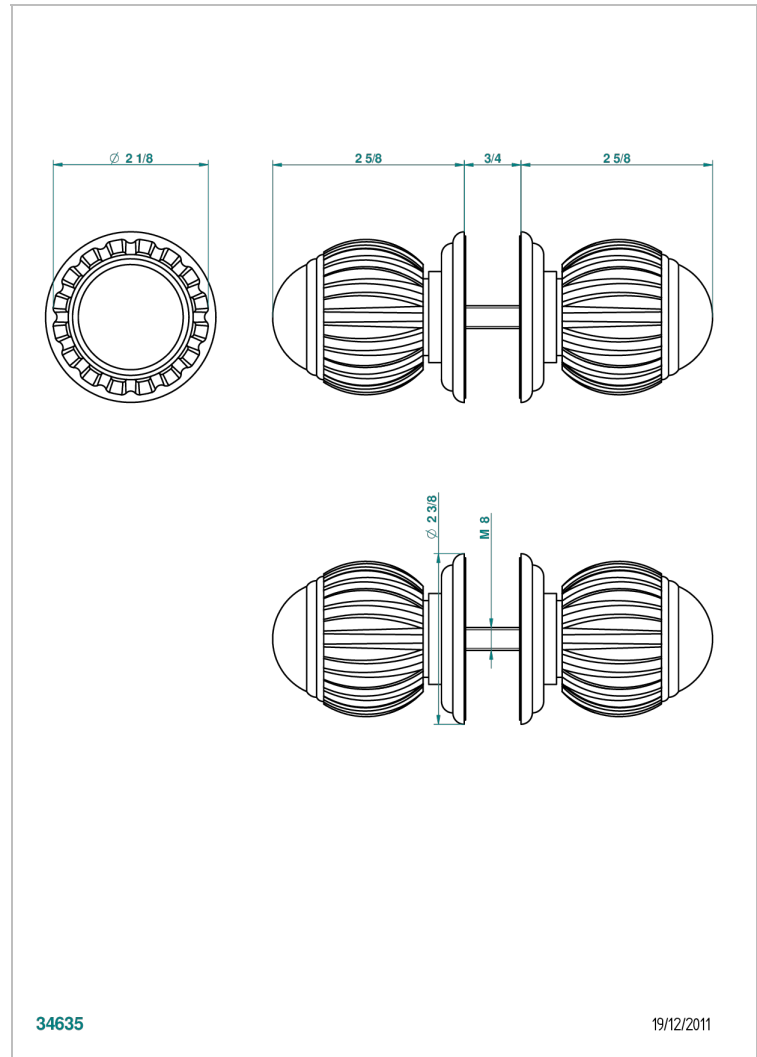

VOGUE TIGER EYE

A8R-638V

Pair of large door knobs

THG[®]
PARIS

34635

19/12/2011

CHARACTERISTIC

- Vogue Tiger Eye
- Pair of large door knobs

AVAILABLE FINITIONS

Antique nickel - H28
Black ceram - D30
Blush PVD - H62
Brass color PVD - H49
Brown bronze color PVD - F33
Gold color PVD - H52

Graphite PVD - H64
Lacquered light bronze - D01
Matt Umber PVD - H67
Matt blush PVD - H60
Matt brass color PVD - H50
Matt brown bronze color PVD - F34