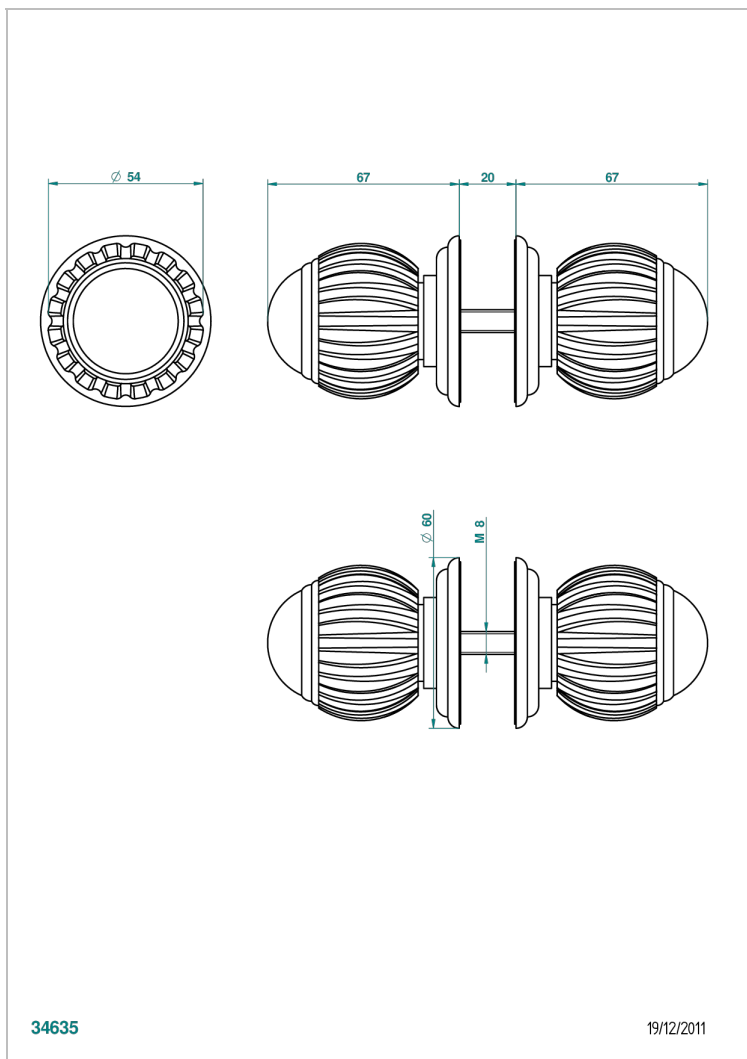

# VOGUE TIGER EYE

A8R-638V

Pair of large door knobs

THG<sup>®</sup>  
PARIS

## CHARACTERISTIC

- Vogue Tiger Eye
- Pair of large door knobs

## AVAILABLE FINITIONS

Antique nickel - H28  
Black ceram - D30  
Blush PVD - H62  
Brass color PVD - H49  
Brown bronze color PVD - F33  
Gold color PVD - H52

Graphite PVD - H64  
Lacquered light bronze - D01  
Matt Umber PVD - H67  
Matt blush PVD - H60  
Matt brass color PVD - H50  
Matt brown bronze color PVD - F34