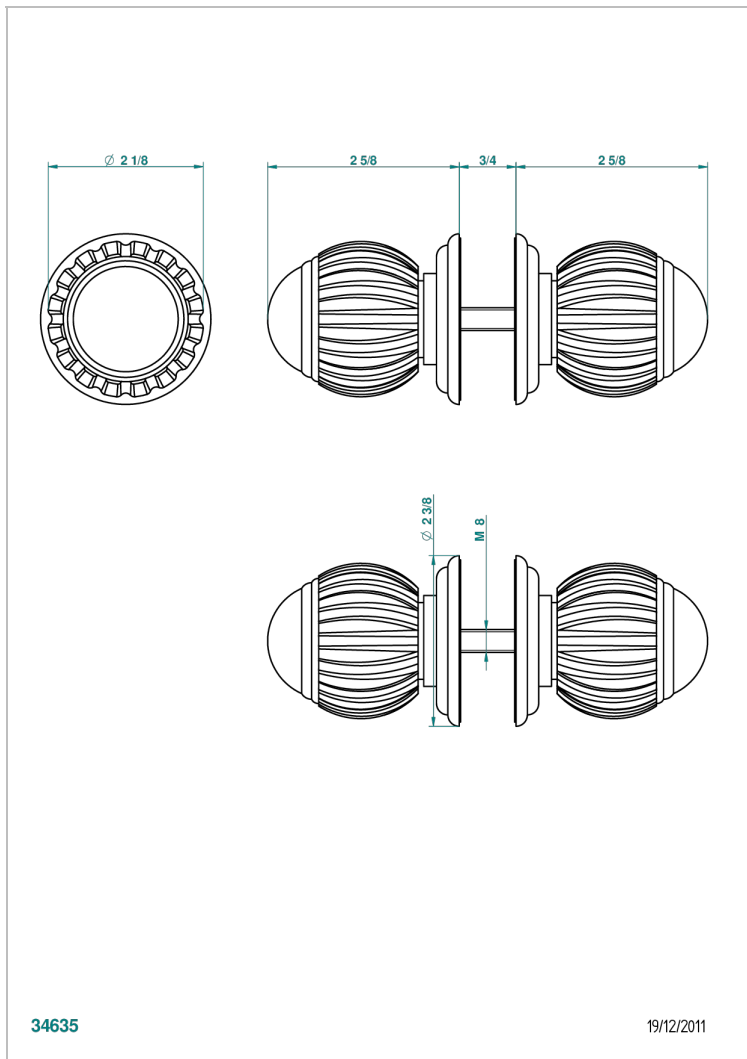

VOGUE TIGER EYE

A8R-638V

Pair of large door knobs

THG[®]
PARIS

34635

19/12/2011

CHARACTERISTIC

- Vogue Tiger Eye
- Pair of large door knobs

AVAILABLE FINITIONS

Antique nickel - H28
Black ceram - D30
Blush PVD - H62
Brass color PVD - H49
Brown bronze color PVD - F33
Gold color PVD - H52

Graphite PVD - H64
Lacquered light bronze - D01
Matt Umber PVD - H67
Matt blush PVD - H60
Matt brass color PVD - H50
Matt brown bronze color PVD - F34