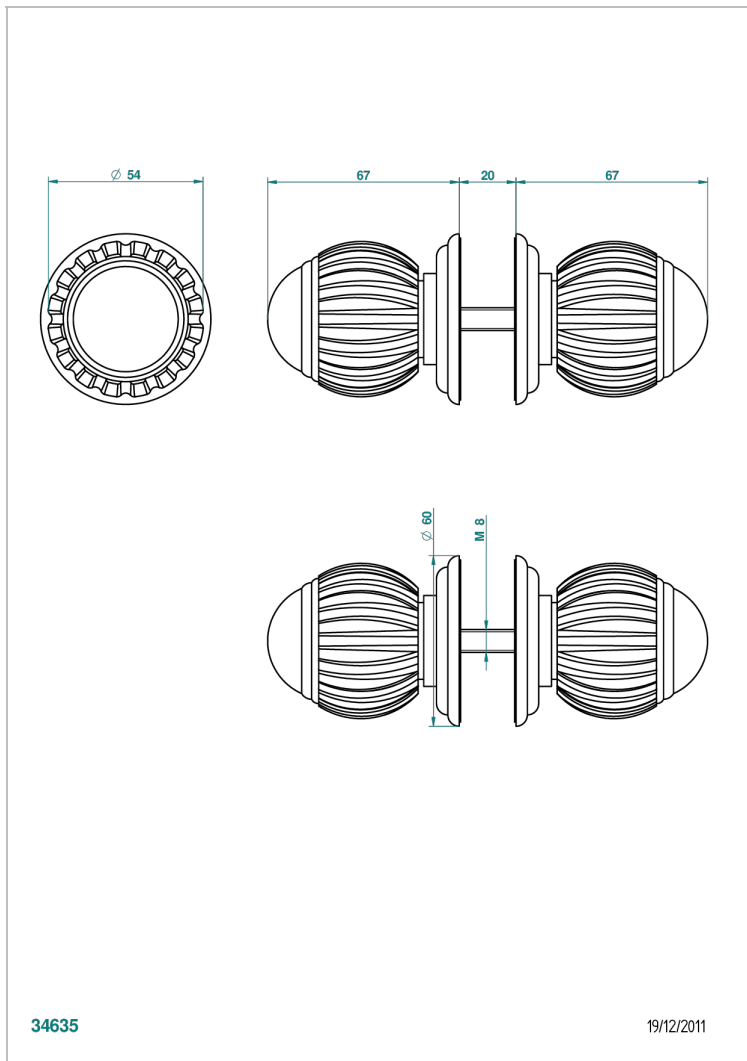

# VOGUE TIGER EYE

A8R-638V

Pair of large door knobs

THG<sup>®</sup>  
PARIS

34635

19/12/2011

## CHARACTERISTIC

- Vogue Tiger Eye
- Pair of large door knobs

## AVAILABLE FINITIONS

Antique nickel - H28  
Black ceram - D30  
Blush PVD - H62  
Brass color PVD - H49  
Brown bronze color PVD - F33  
Gold color PVD - H52

Graphite PVD - H64  
Lacquered light bronze - D01  
Matt Umber PVD - H67  
Matt blush PVD - H60  
Matt brass color PVD - H50  
Matt brown bronze color PVD - F34