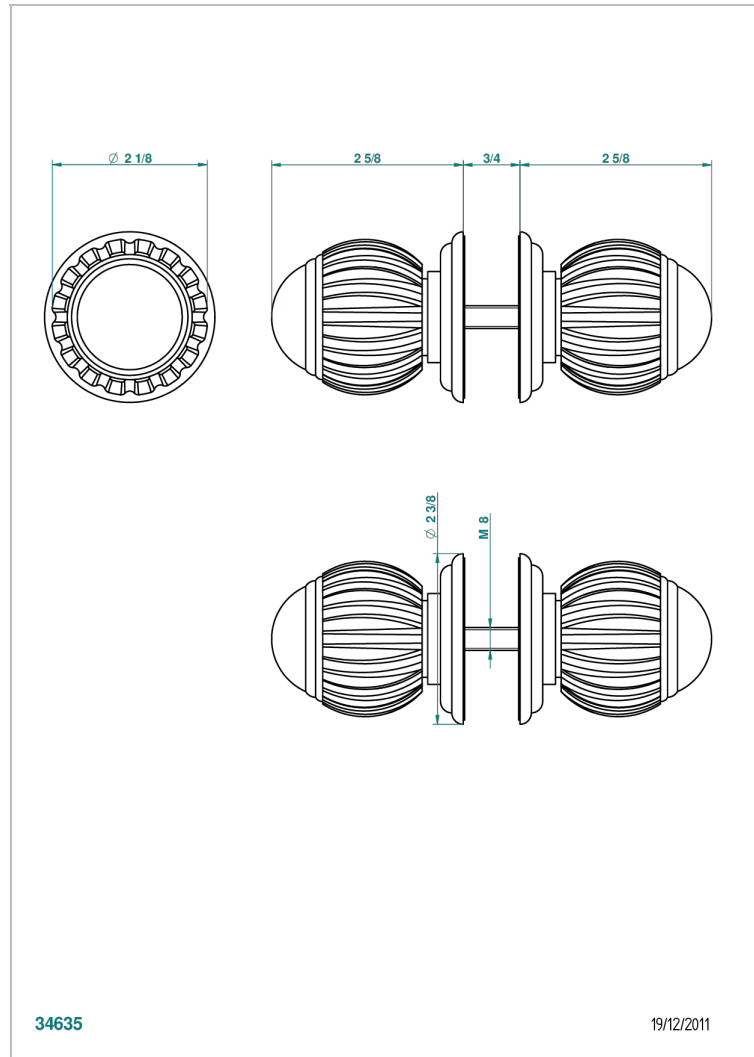

VOGUE TIGER EYE

A8R-638V

Pair of large door knobs

CHARACTERISTIC

- Vogue Tiger Eye
- Pair of large door knobs

AVAILABLE FINITIONS

Antique nickel - H28
Black ceram - D30
Blush PVD - H62
Brass color PVD - H49
Brown bronze color PVD - F33
Gold color PVD - H52

Nickel color PVD - H55
Polished chrome (color finish) - A02
Polished chrome / Polished gold (color finish) - G02
Polished gold (color finish) - F01
Polished nickel - B01
Soft gold - F30

Soft matt gold - F31
Umber PVD - H66
Varnished matt antique red copper (color finish) - H07