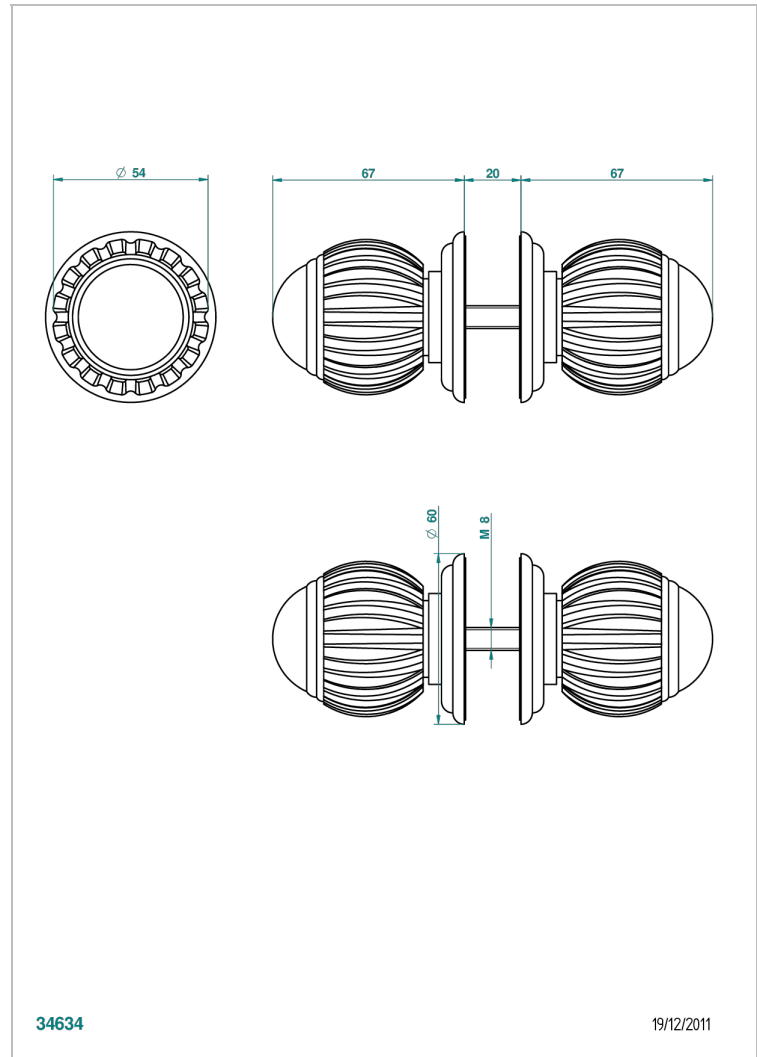

VOGUE BLACK ONYX

A8P-638V

Pair of large door knobs

THG[®]
PARIS

CHARACTERISTIC

- Vogue black onyx
- Pair of large door knobs

AVAILABLE FINITIONS

Antique nickel - H28
Black ceram - D30
Blush PVD - H62
Brass color PVD - H49
Brown bronze color PVD - F33
Gold color PVD - H52

Nickel color PVD - H55
Polished chrome (color finish) - A02
Polished chrome / Polished gold (color finish) - G02
Polished gold (color finish) - F01
Polished nickel - B01
Soft gold - F30

Soft matt gold - F31
Umber PVD - H66
Varnished matt antique red copper (color finish) - H07