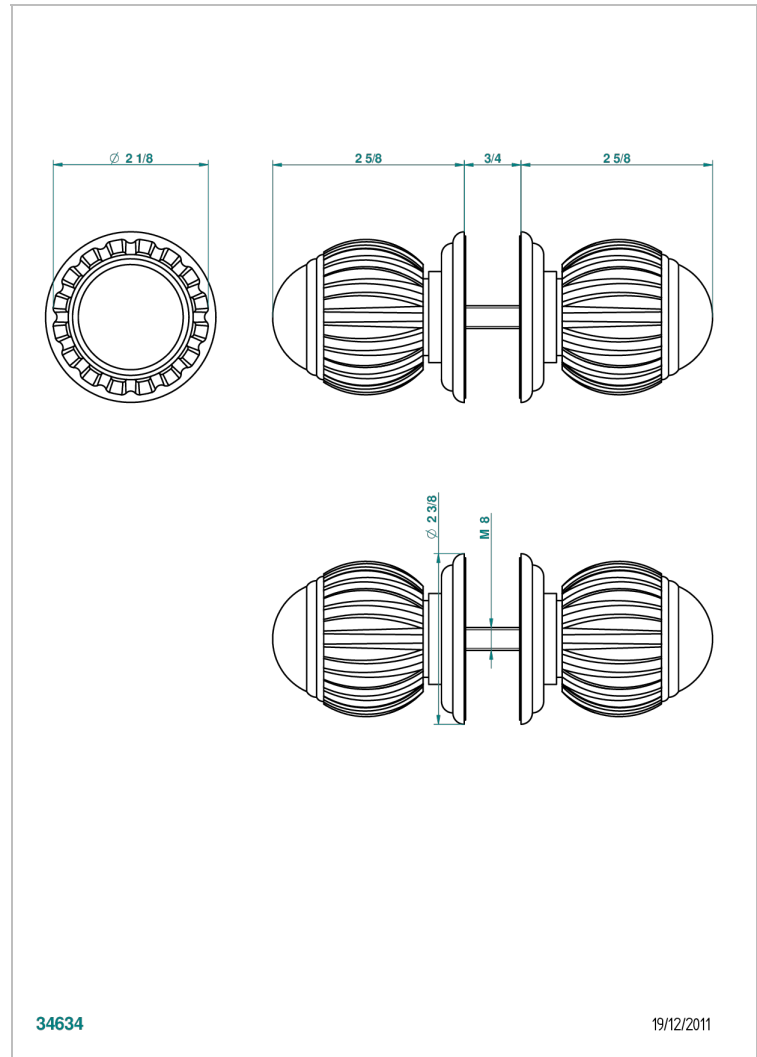

VOGUE BLACK ONYX

A8P-638V

Pair of large door knobs

THG[®]
PARIS

34634

19/12/2011

CHARACTERISTIC

- Vogue black onyx
- Pair of large door knobs

AVAILABLE FINITIONS

Antique nickel - H28
Black ceram - D30
Blush PVD - H62
Brass color PVD - H49
Brown bronze color PVD - F33
Gold color PVD - H52

Graphite PVD - H64
Lacquered light bronze - D01
Matt Umber PVD - H67
Matt blush PVD - H60
Matt brass color PVD - H50
Matt brown bronze color PVD - F34