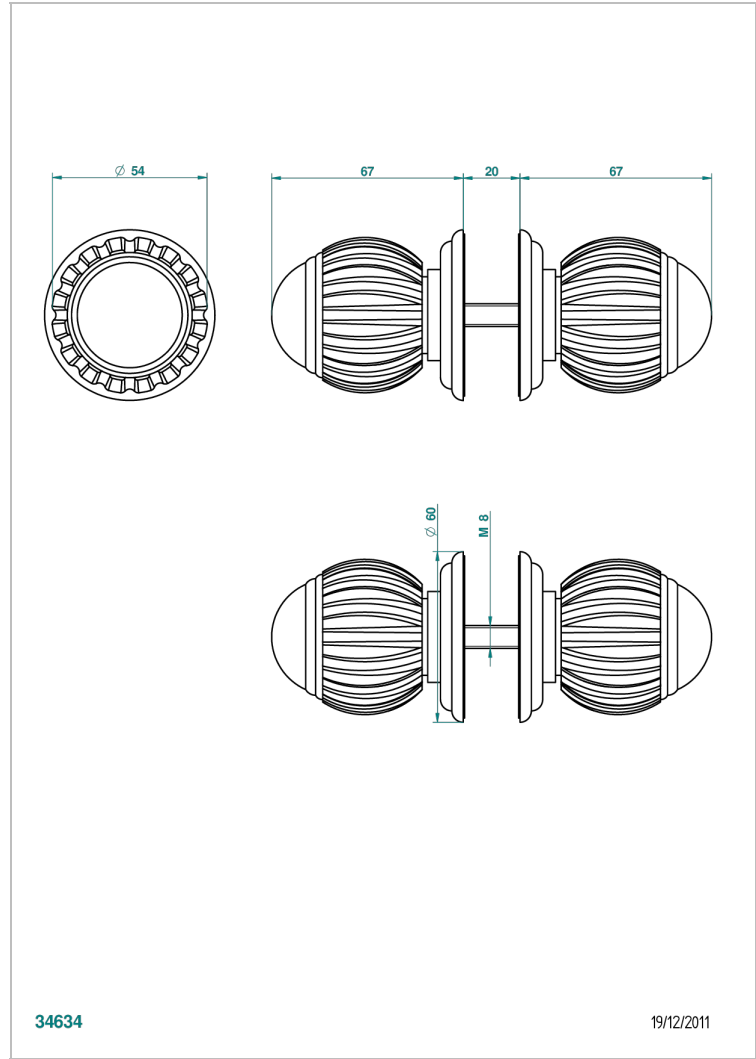

VOGUE BLACK ONYX

A8P-638V

Pair of large door knobs

34634

19/12/2011

CHARACTERISTIC

- Vogue black onyx
- Pair of large door knobs

AVAILABLE FINITIONS

Antique nickel - H28
Black ceram - D30
Blush PVD - H62
Brass color PVD - H49
Brown bronze color PVD - F33
Gold color PVD - H52

Graphite PVD - H64
Lacquered light bronze - D01
Matt Umber PVD - H67
Matt blush PVD - H60
Matt brass color PVD - H50
Matt brown bronze color PVD - F34