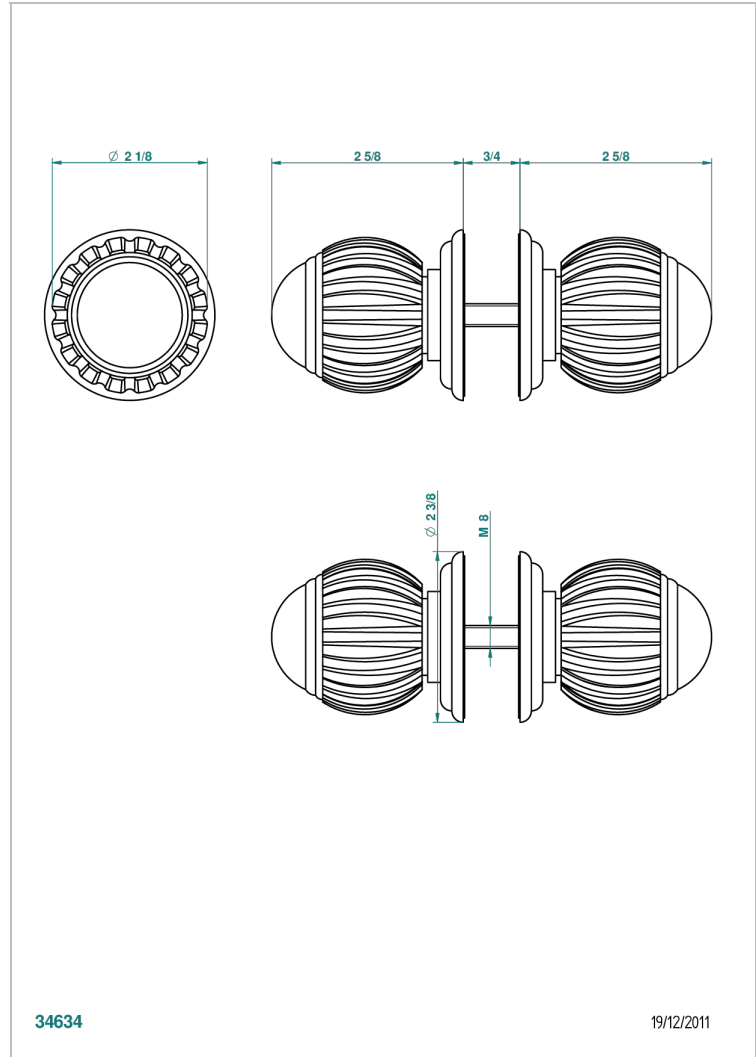

VOGUE BLACK ONYX

A8P-638V

Pair of large door knobs

34634

19/12/2011

CHARACTERISTIC

- Vogue black onyx
- Pair of large door knobs

AVAILABLE FINITIONS

Antique nickel - H28
Black ceram - D30
Blush PVD - H62
Brass color PVD - H49
Brown bronze color PVD - F33
Gold color PVD - H52

Graphite PVD - H64
Lacquered light bronze - D01
Matt Umber PVD - H67
Matt blush PVD - H60
Matt brass color PVD - H50
Matt brown bronze color PVD - F34