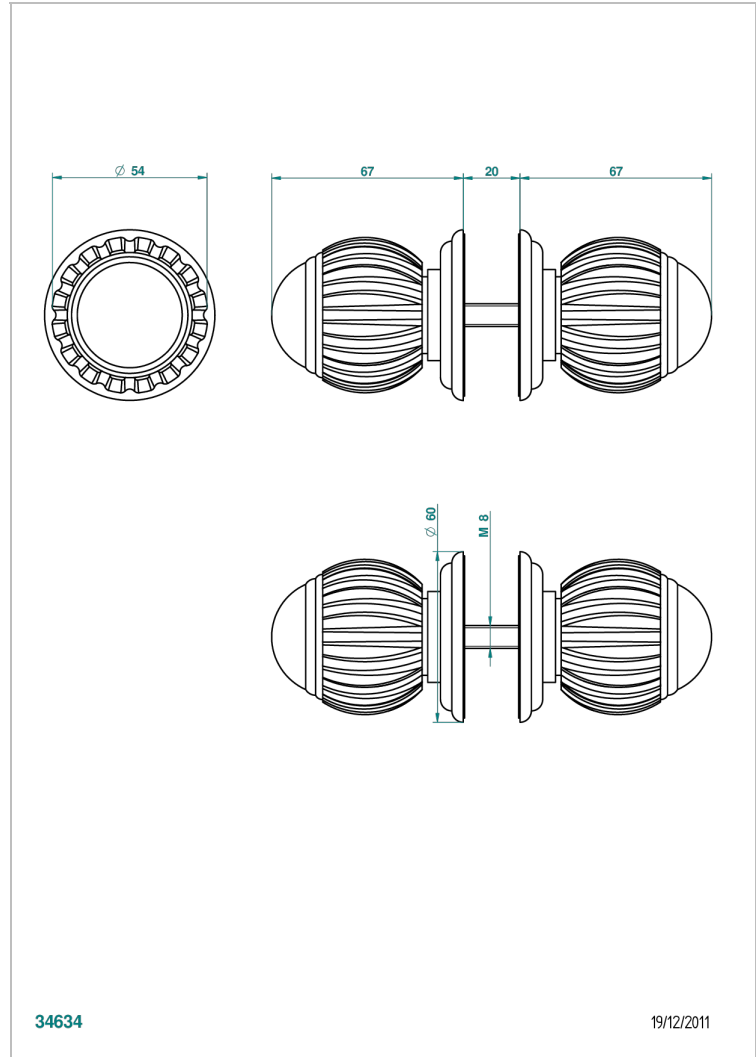

VOGUE BLACK ONYX

A8P-638V

Pair of large door knobs

34634

19/12/2011

CHARACTERISTIC

- Vogue black onyx
- Pair of large door knobs

AVAILABLE FINITIONS

Antique nickel - H28
Black ceram - D30
Blush PVD - H62
Brass color PVD - H49
Brown bronze color PVD - F33
Gold color PVD - H52

Graphite PVD - H64
Lacquered light bronze - D01
Matt Umber PVD - H67
Matt blush PVD - H60
Matt brass color PVD - H50
Matt brown bronze color PVD - F34

Matt chrome - C02
Matt gold - F07
Matt gold color PVD - H53
Matt graphite PVD - H65
Matt nickel (color finish) - C01
Matt nickel color PVD - H56

Nickel color PVD - H55
Polished chrome (color finish) - A02
Polished chrome / Polished gold (color finish) - G02
Polished gold (color finish) - F01
Polished nickel - B01
Soft gold - F30

Soft matt gold - F31
Umber PVD - H66
Varnished matt antique red copper (color finish) - H07