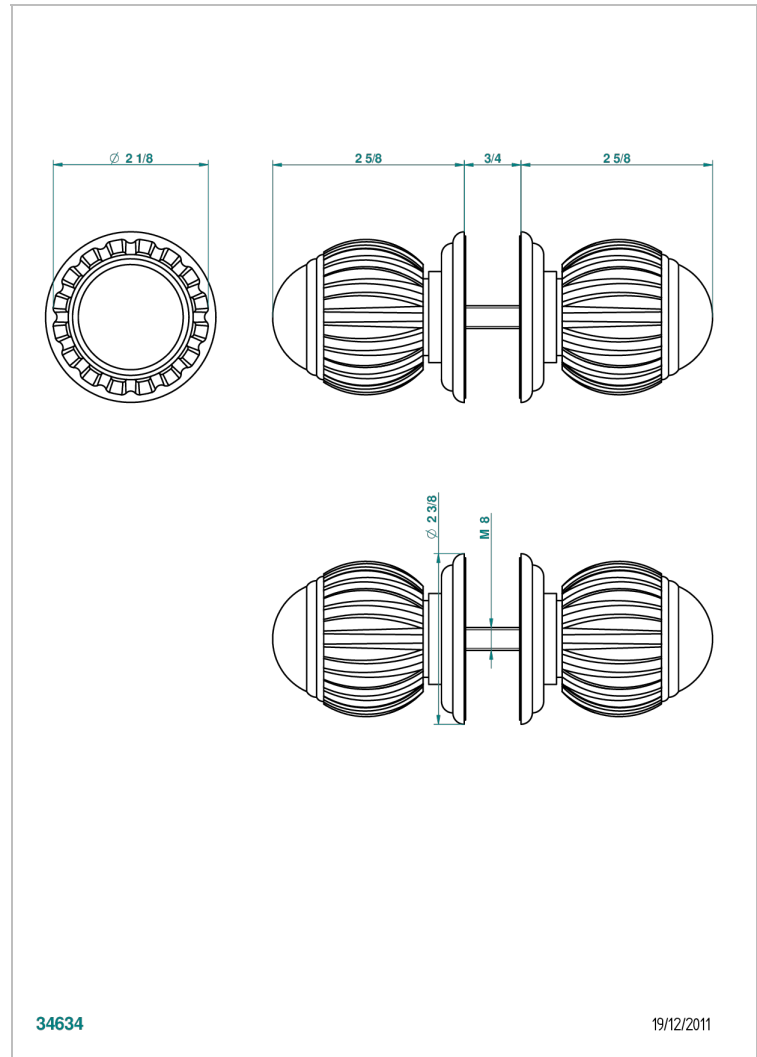

VOGUE BLACK ONYX

A8P-638V

Pair of large door knobs

THG[®]
PARIS

CHARACTERISTIC

- Vogue black onyx
- Pair of large door knobs

AVAILABLE FINITIONS

Antique nickel - H28
Black ceram - D30
Blush PVD - H62
Brass color PVD - H49
Brown bronze color PVD - F33
Gold color PVD - H52

Nickel color PVD - H55
Polished chrome (color finish) - A02
Polished chrome / Polished gold (color finish) - G02
Polished gold (color finish) - F01
Polished nickel - B01
Soft gold - F30

Soft matt gold - F31
Umber PVD - H66
Varnished matt antique red copper (color finish) - H07