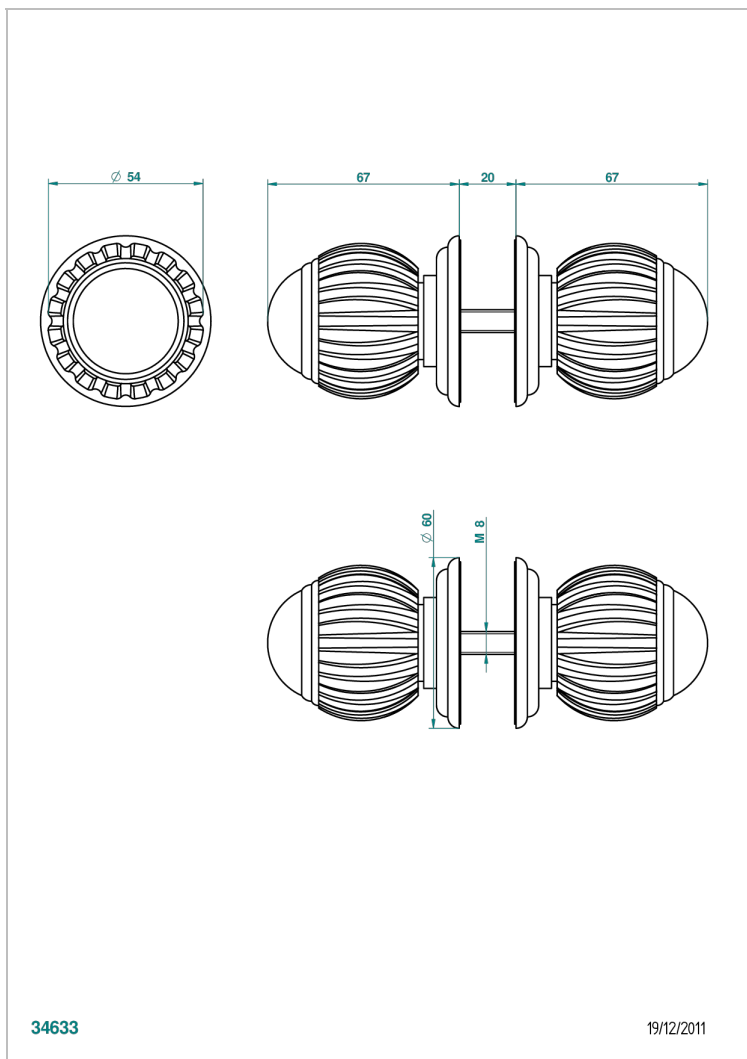

VOGUE RED JASPER

A8N-638V

Pair of large door knobs

THG[®]
PARIS

CHARACTERISTIC

- Vogue red Jasper
- Pair of large door knobs

AVAILABLE FINITIONS

Antique nickel - H28
Black ceram - D30
Blush PVD - H62
Brass color PVD - H49
Brown bronze color PVD - F33
Gold color PVD - H52

Nickel color PVD - H55
Polished chrome (color finish) - A02
Polished chrome / Polished gold (color finish) - G02
Polished gold (color finish) - F01
Polished nickel - B01
Soft gold - F30

Soft matt gold - F31
Umber PVD - H66
Varnished matt antique red copper (color finish) - H07