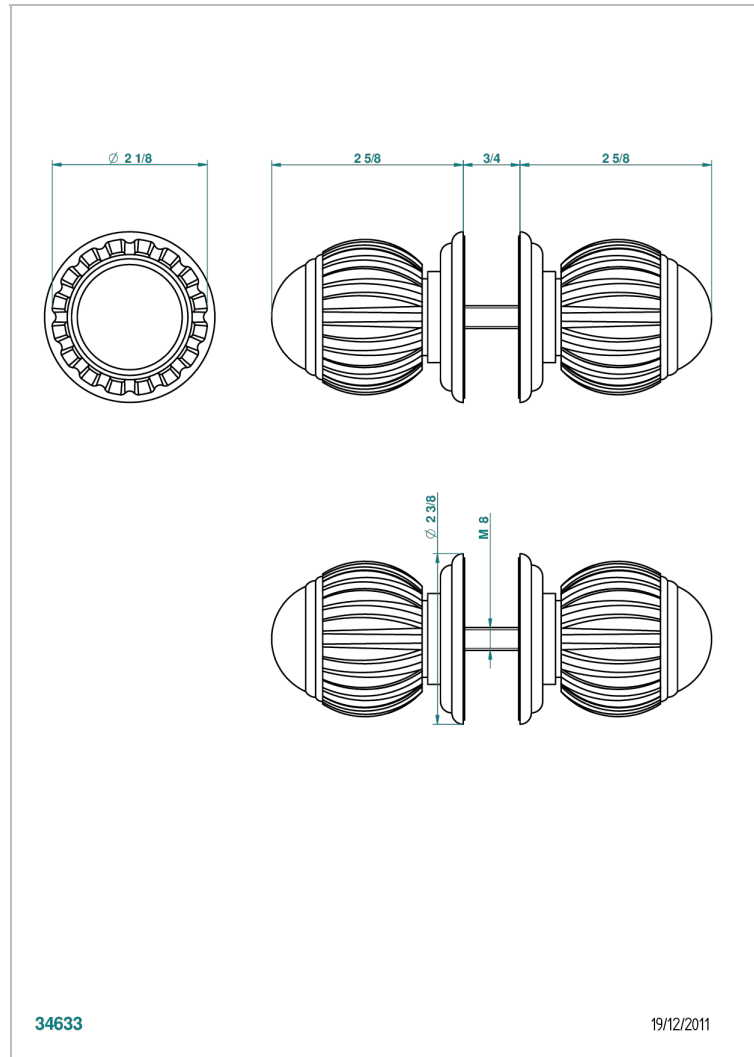

VOGUE RED JASPER

A8N-638V

Pair of large door knobs

THG[®]
PARIS

CHARACTERISTIC

- Vogue red Jasper
- Pair of large door knobs

AVAILABLE FINITIONS

Antique nickel - H28
Black ceram - D30
Blush PVD - H62
Brass color PVD - H49
Brown bronze color PVD - F33
Gold color PVD - H52

Nickel color PVD - H55
Polished chrome (color finish) - A02
Polished chrome / Polished gold (color finish) - G02
Polished gold (color finish) - F01
Polished nickel - B01
Soft gold - F30

Soft matt gold - F31
Umber PVD - H66
Varnished matt antique red copper (color finish) - H07