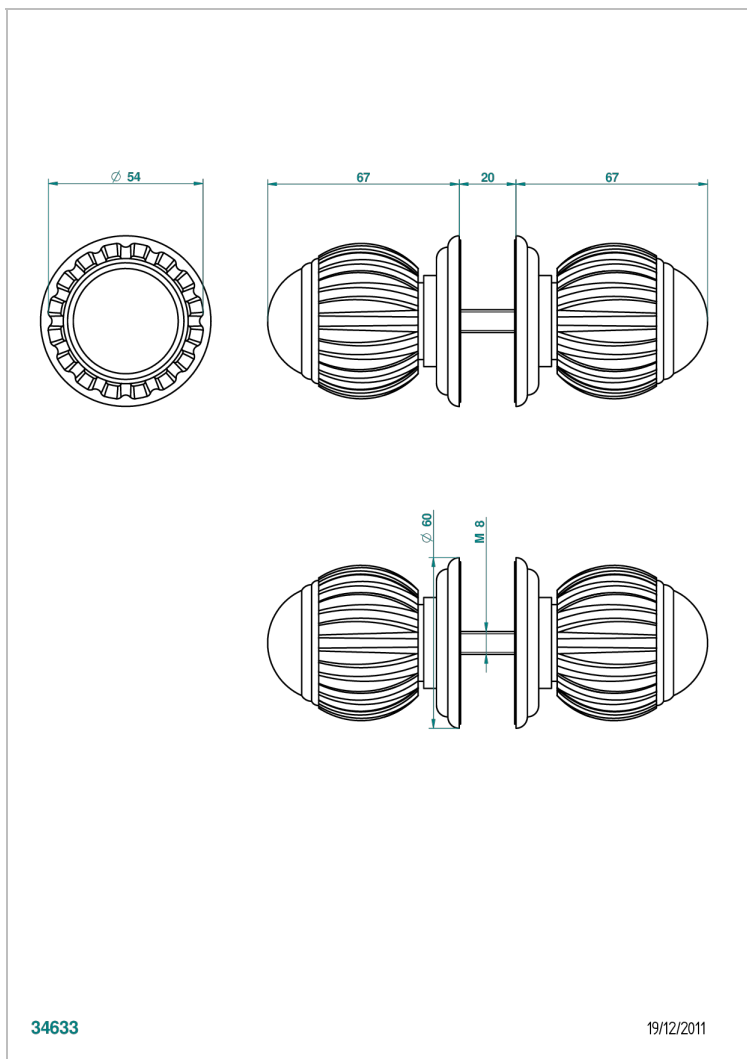

# VOGUE RED JASPER

A8N-638V

Pair of large door knobs

THG<sup>®</sup>  
PARIS

34633

19/12/2011

## CHARACTERISTIC

- Vogue red Jasper
- Pair of large door knobs

## AVAILABLE FINITIONS

Antique nickel - H28  
Black ceram - D30  
Blush PVD - H62  
Brass color PVD - H49  
Brown bronze color PVD - F33  
Gold color PVD - H52

Graphite PVD - H64  
Lacquered light bronze - D01  
Matt Umber PVD - H67  
Matt blush PVD - H60  
Matt brass color PVD - H50  
Matt brown bronze color PVD - F34