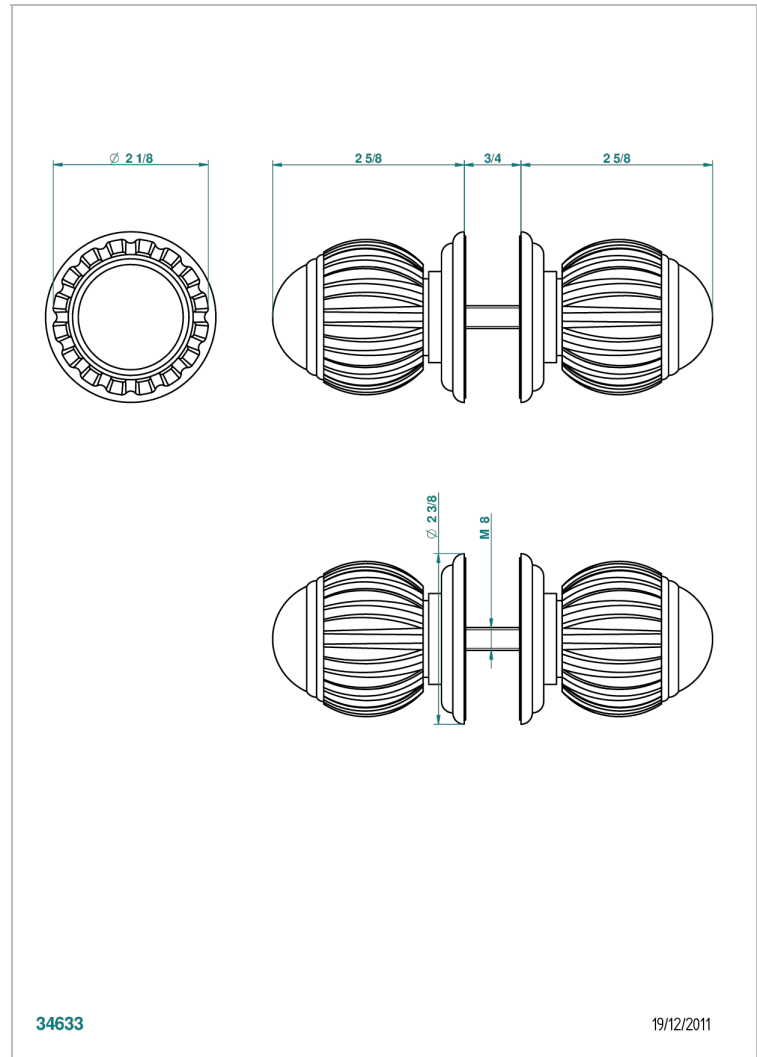

# VOGUE RED JASPER

A8N-638V

Pair of large door knobs

THG<sup>®</sup>  
PARIS

34633

19/12/2011

## CHARACTERISTIC

- Vogue red Jasper
- Pair of large door knobs