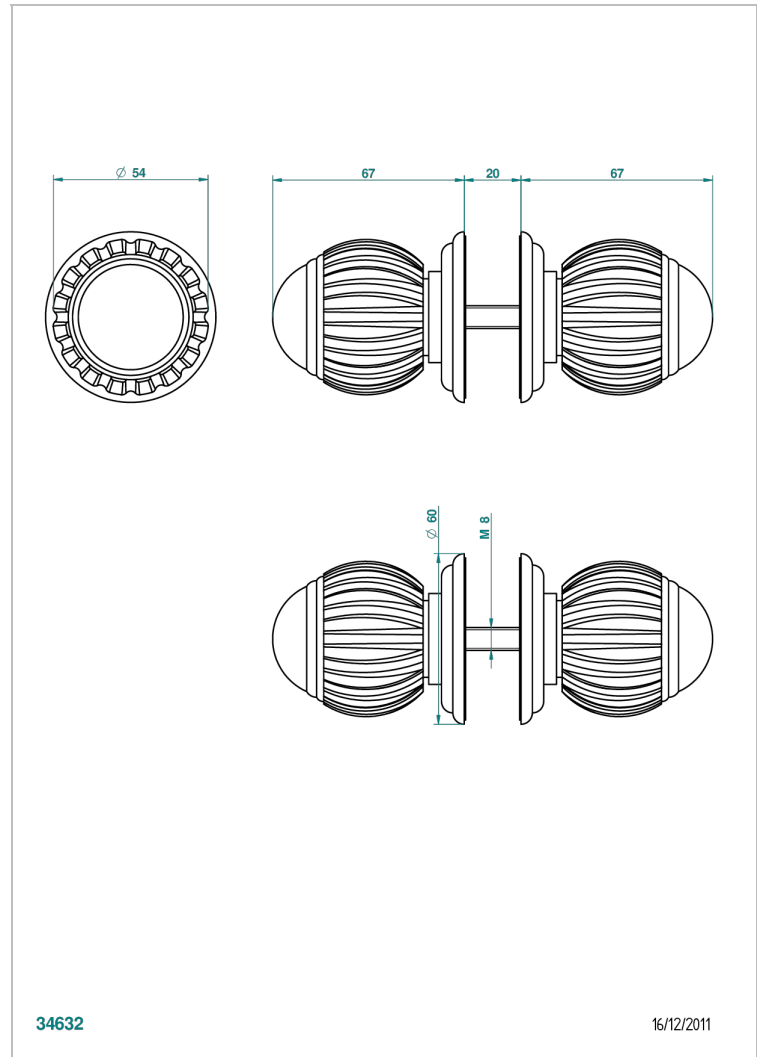

VOGUE MALACHITE

A8M-638V

Pair of large knobs

THG[®]
PARIS

CHARACTERISTIC

- Vogue Malachite
- Pair of large knobs

AVAILABLE FINITIONS

Black ceram - D30
Blush PVD - H62
Brass color PVD - H49
Brown bronze color PVD - F33
Chrome polished - A02
Chrome polished / gold polished - G02