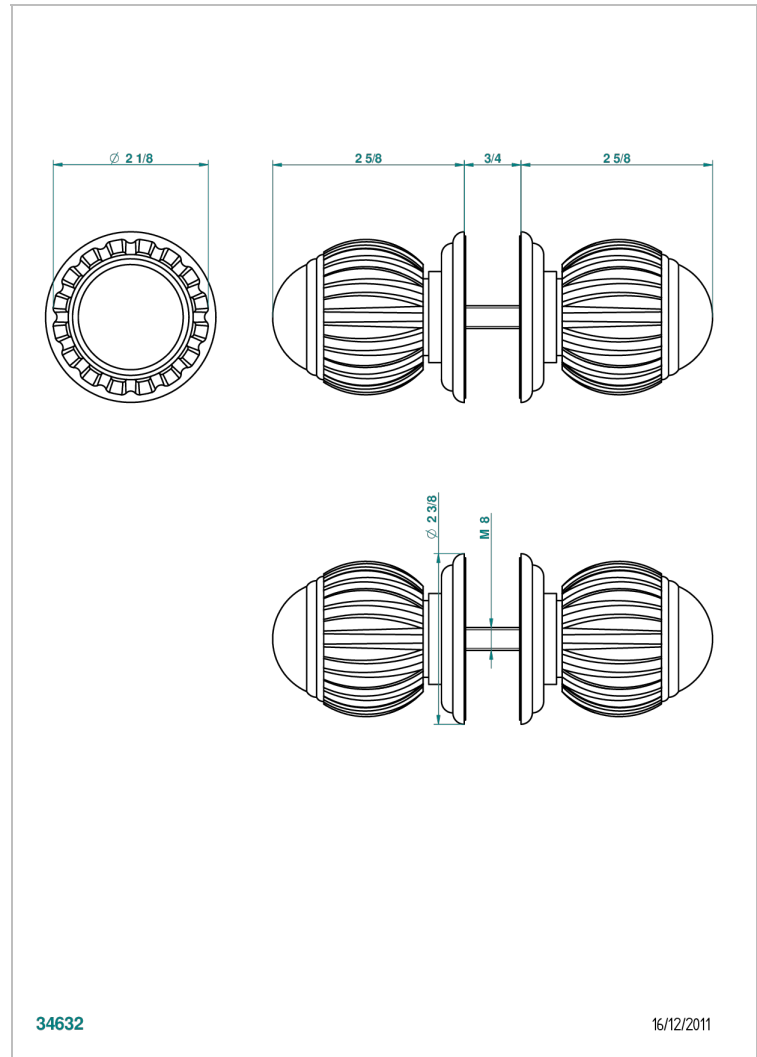

VOGUE MALACHITE

A8M-638V

Pair of large knobs

THG[®]
PARIS

CHARACTERISTIC

- Vogue Malachite
- Pair of large knobs

AVAILABLE FINITIONS

Black ceram - D30
Blush PVD - H62
Brass color PVD - H49
Brown bronze color PVD - F33
Chrome polished - A02
Chrome polished / gold polished - G02

Copper antique matt, coated - H07
Gold color PVD - H52
Gold mat - F07
Gold polished - F01
Graphite PVD - H64
Light coated bronze - D01

Matt Umber PVD - H67
Matt blush PVD - H60
Matt brass color PVD - H50
Matt brown bronze color PVD - F34
Matt chrome (American satin) - C02
Matt gold color PVD - H53

Matt graphite PVD - H65
Matt nickel (American satin) - C01
Matt nickel color PVD - H56
Nickel antique / Sovereign - H28
Nickel color PVD - H55
Nickel polished - B01

Soft gold - F30
Soft matt gold - F31
Umber PVD - H66