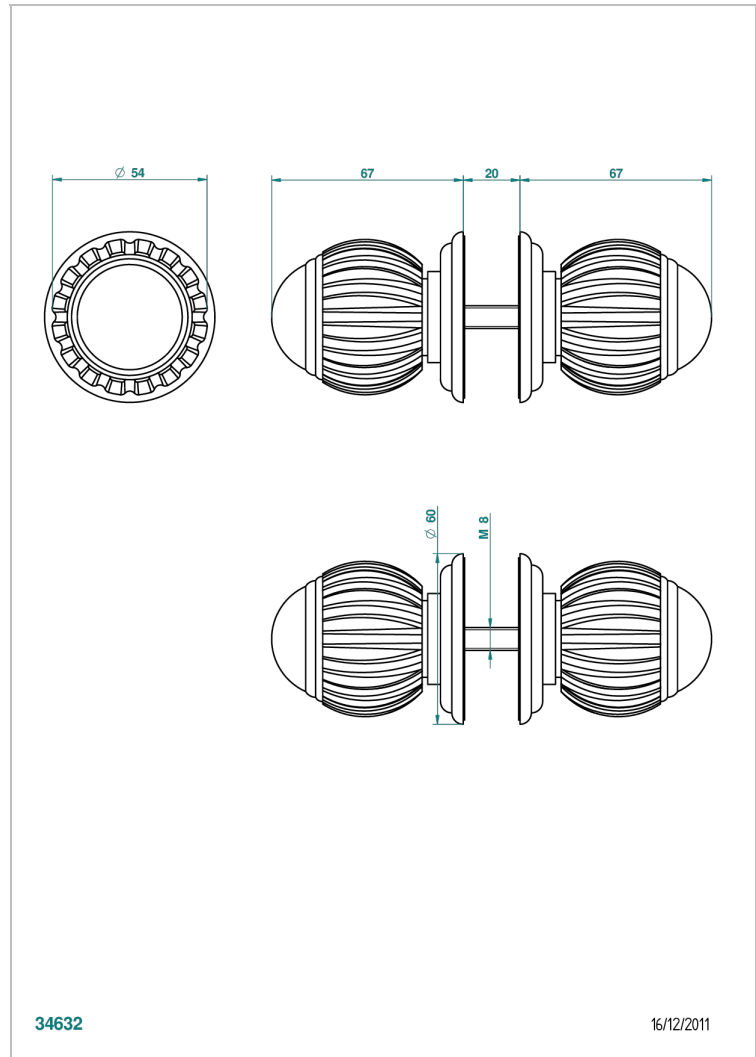

VOGUE MALACHITE

A8M-638V

Pair of large door knobs

THG[®]
PARIS

CHARACTERISTIC

- Vogue Malachite
- Pair of large door knobs

AVAILABLE FINITIONS

Antique nickel - H28
Black ceram - D30
Blush PVD - H62
Brass color PVD - H49
Brown bronze color PVD - F33
Gold color PVD - H52

Nickel color PVD - H55
Polished chrome (color finish) - A02
Polished chrome / Polished gold (color finish) - G02
Polished gold (color finish) - F01
Polished nickel - B01
Soft gold - F30

Soft matt gold - F31
Umber PVD - H66
Varnished matt antique red copper (color finish) - H07