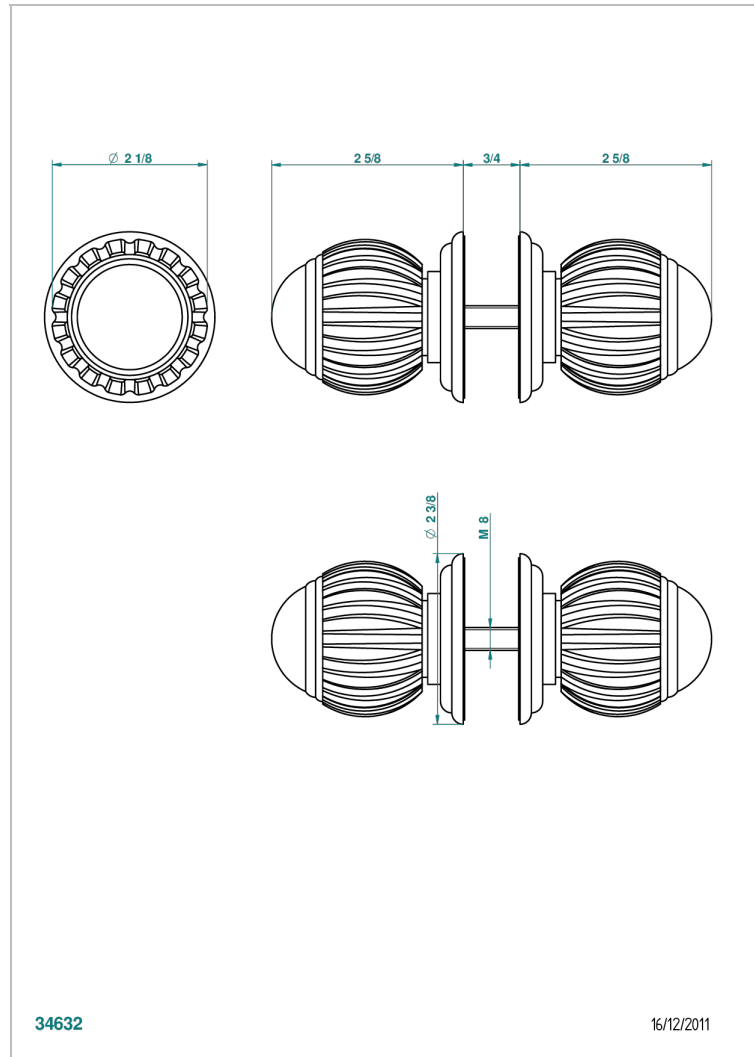

# VOGUE MALACHITE

A8M-638V

Pair of large door knobs

## CHARACTERISTIC

- Vogue Malachite
- Pair of large door knobs

## AVAILABLE FINITIONS

Antique nickel - H28  
Black ceram - D30  
Blush PVD - H62  
Brass color PVD - H49  
Brown bronze color PVD - F33  
Gold color PVD - H52

Graphite PVD - H64  
Lacquered light bronze - D01  
Matt Umber PVD - H67  
Matt blush PVD - H60  
Matt brass color PVD - H50  
Matt brown bronze color PVD - F34