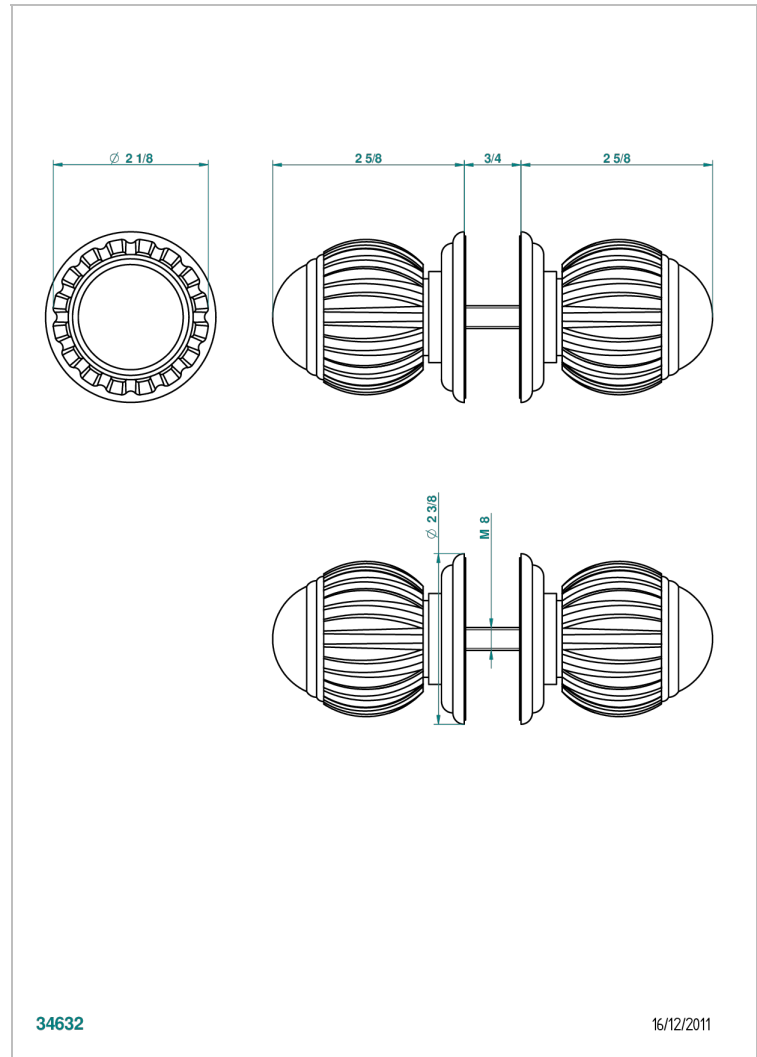

# VOGUE MALACHITE

A8M-638V

Pair of large door knobs

THG<sup>®</sup>  
PARIS

## CHARACTERISTIC

- Vogue Malachite
- Pair of large door knobs

## AVAILABLE FINITIONS

Antique nickel - H28  
Black ceram - D30  
Blush PVD - H62  
Brass color PVD - H49  
Brown bronze color PVD - F33  
Gold color PVD - H52

Graphite PVD - H64  
Lacquered light bronze - D01  
Matt Umber PVD - H67  
Matt blush PVD - H60  
Matt brass color PVD - H50  
Matt brown bronze color PVD - F34