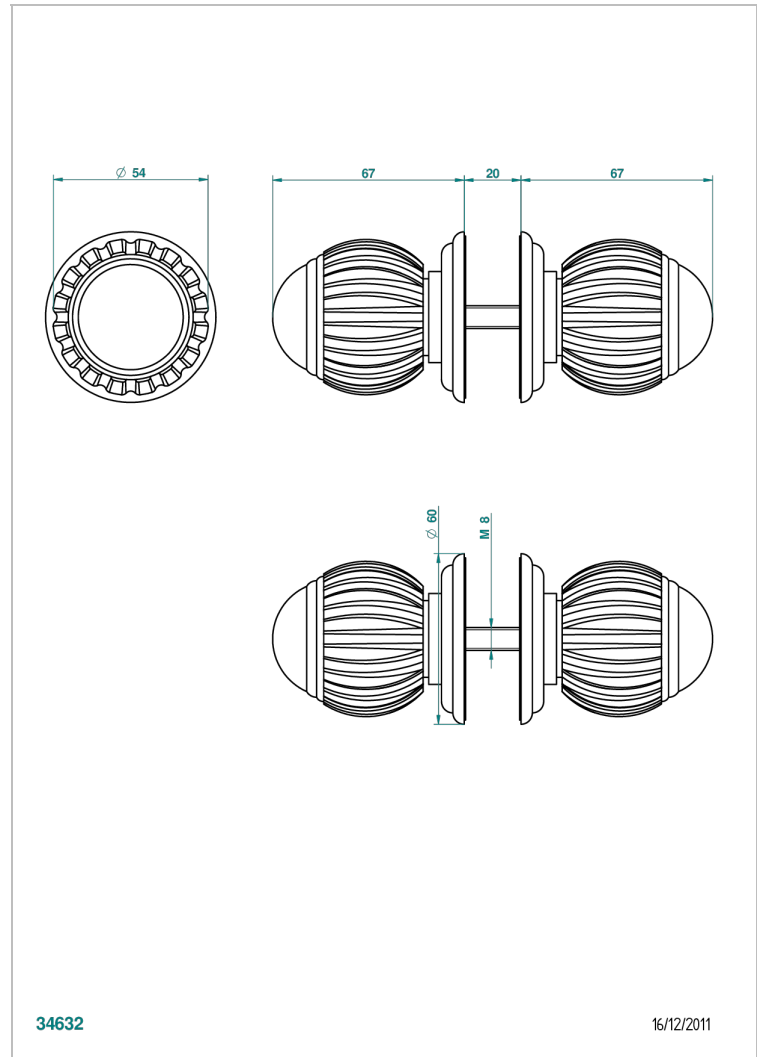

# VOGUE MALACHITE

A8M-638V

Pair of large door knobs

THG<sup>®</sup>  
PARIS

## CHARACTERISTIC

- Vogue Malachite
- Pair of large door knobs