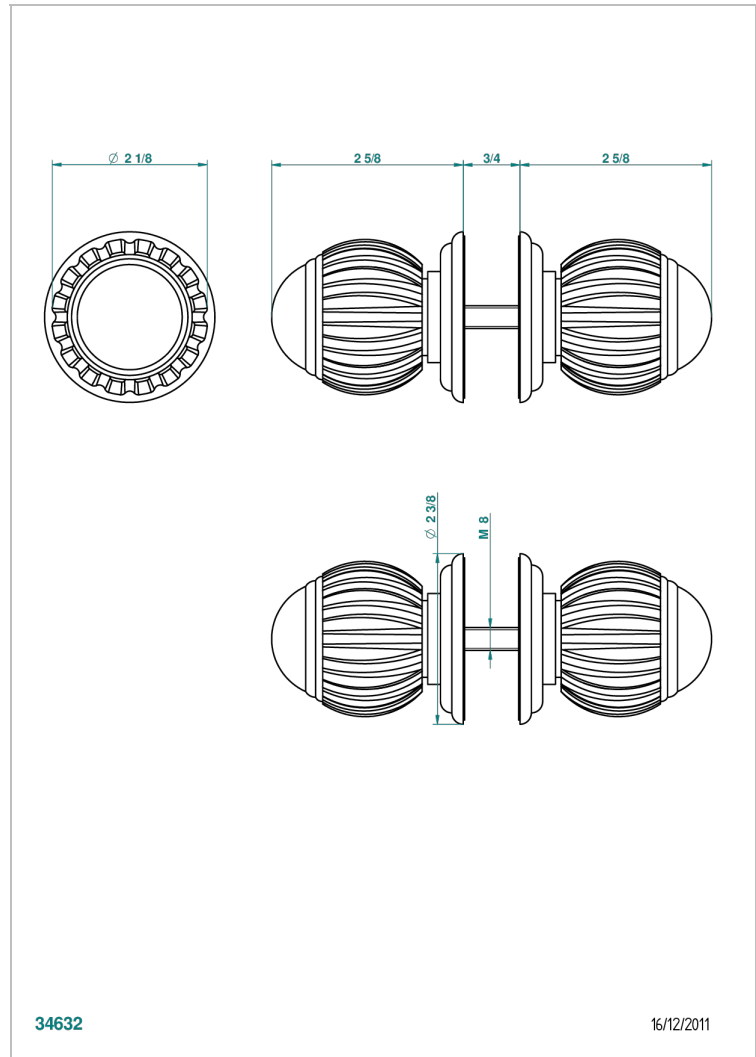

VOGUE MALACHITE

A8M-638V

Pair of large door knobs

THG[®]
PARIS

CHARACTERISTIC

- Vogue Malachite
- Pair of large door knobs

AVAILABLE FINITIONS

Antique nickel - H28
Black ceram - D30
Blush PVD - H62
Brass color PVD - H49
Brown bronze color PVD - F33
Gold color PVD - H52

Nickel color PVD - H55
Polished chrome (color finish) - A02
Polished chrome / Polished gold (color finish) - G02
Polished gold (color finish) - F01
Polished nickel - B01
Soft gold - F30

Soft matt gold - F31
Umber PVD - H66
Varnished matt antique red copper (color finish) - H07