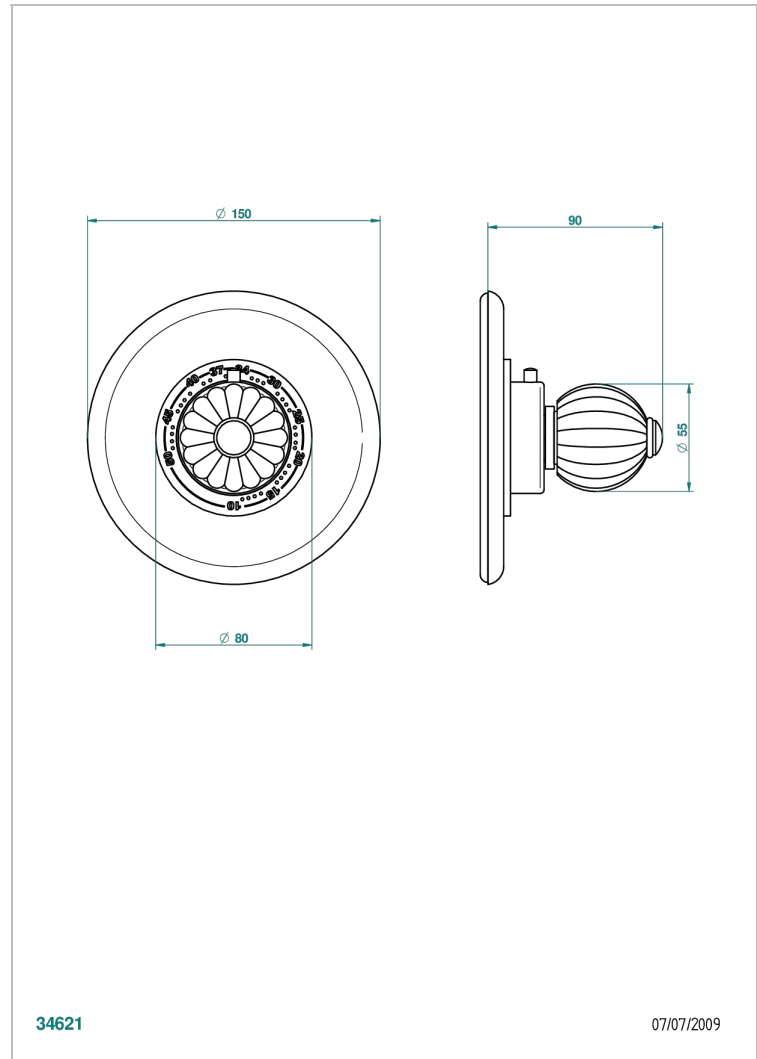

MANDARINE SATIN CRYSTAL

U1E-15EN16EM

Trim for Eurotherm thermostat n° 8105N, 8200N, 8300

THG[®]
PARIS

CHARACTERISTIC

- Mandarin Satin crystal
- Trim for Eurotherm thermostat n° 8105N, 8200N, 8300

RELATED SKU'S

- Ref. G00-8105N 1/2" Eurotherm thermostat, 40 l/min with wax cartridge
- Ref. G00-8200N 3/4" Eurotherm thermostat, 80 l/min

AVAILABLE FINITIONS

Antique nickel - H28
Black ceram - D30
Blush PVD - H62
Brass color PVD - H49
Brown bronze color PVD - F33
Gold color PVD - H52