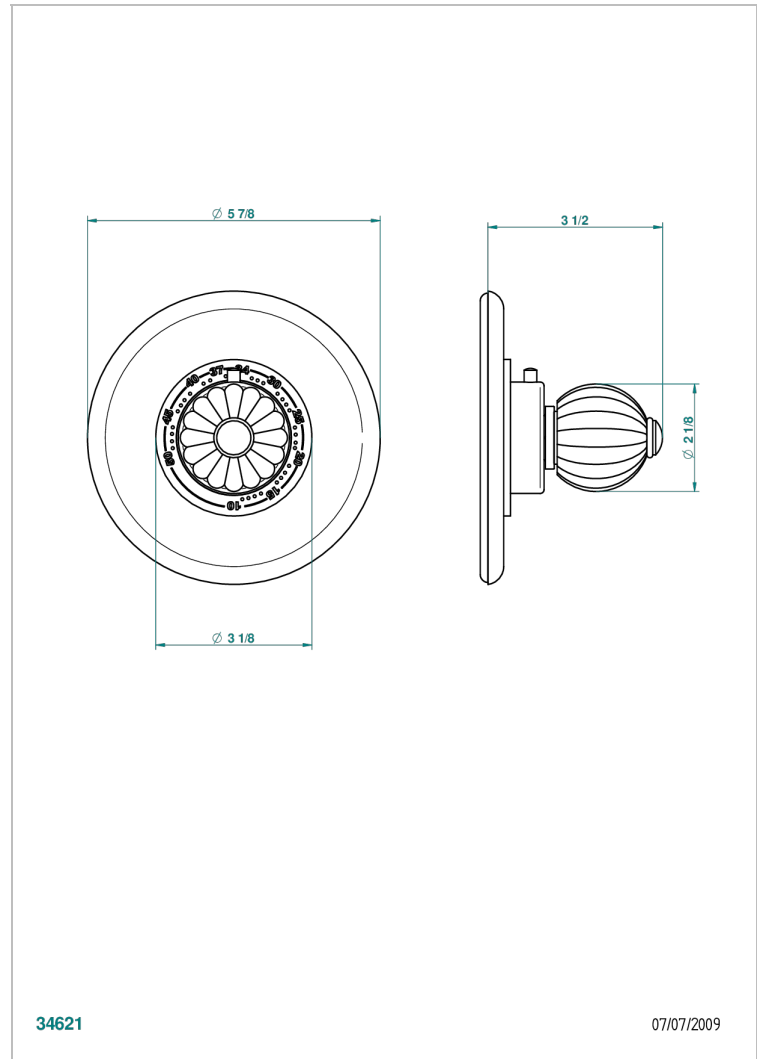

MANDARINE SATIN CRYSTAL

U1E-15EN16EM

Trim for Eurotherm thermostat n° 8105N, 8200N, 8300

THG[®]
PARIS

34621

07/07/2009

CHARACTERISTIC

- Mandarin Satin crystal
- Trim for Eurotherm thermostat n° 8105N, 8200N, 8300

RELATED SKU'S

- Ref. G00-8105N 1/2" Eurotherm thermostat, 40 l/min with wax cartridge
- Ref. G00-8200N 3/4" Eurotherm thermostat, 80 l/min

AVAILABLE FINITIONS

Antique nickel - H28
Black ceram - D30
Blush PVD - H62
Brass color PVD - H49
Brown bronze color PVD - F33
Gold color PVD - H52