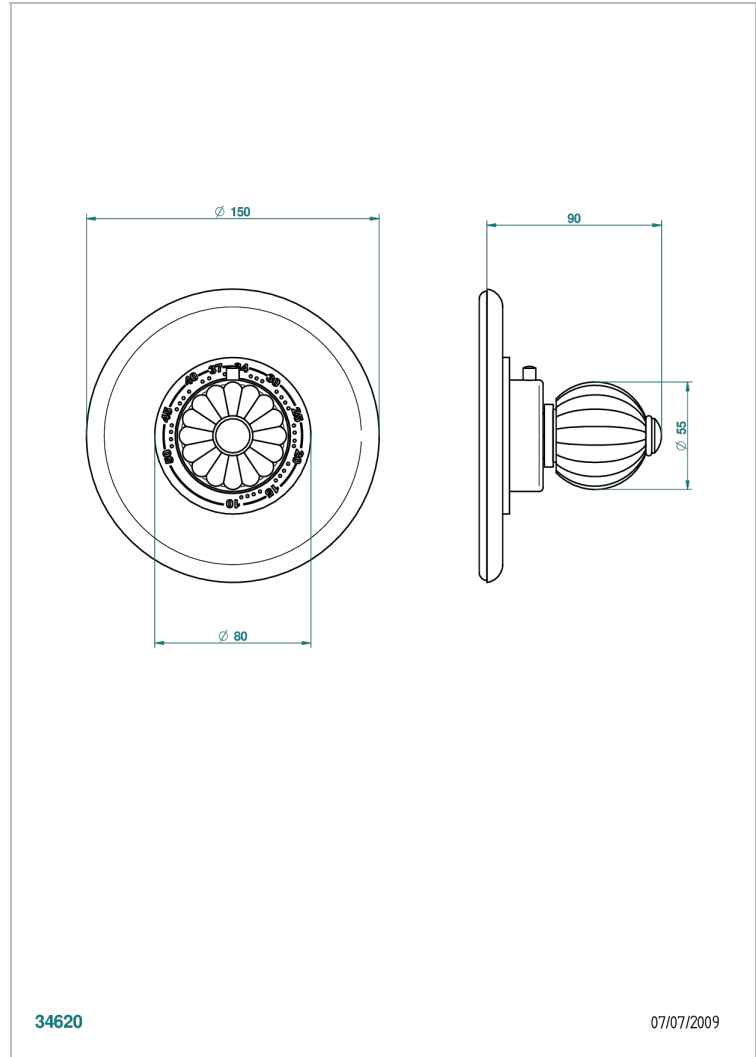

MANDARINE CLEAR CRYSTAL

U1D-15EN16EM

Trim plate and handle for eurotherm valve 8200/us & 8300/us

THG[®]
PARIS

CHARACTERISTIC

- Mandarin Clear crystal
- Trim plate and handle for eurotherm valve 8200/us & 8300/us