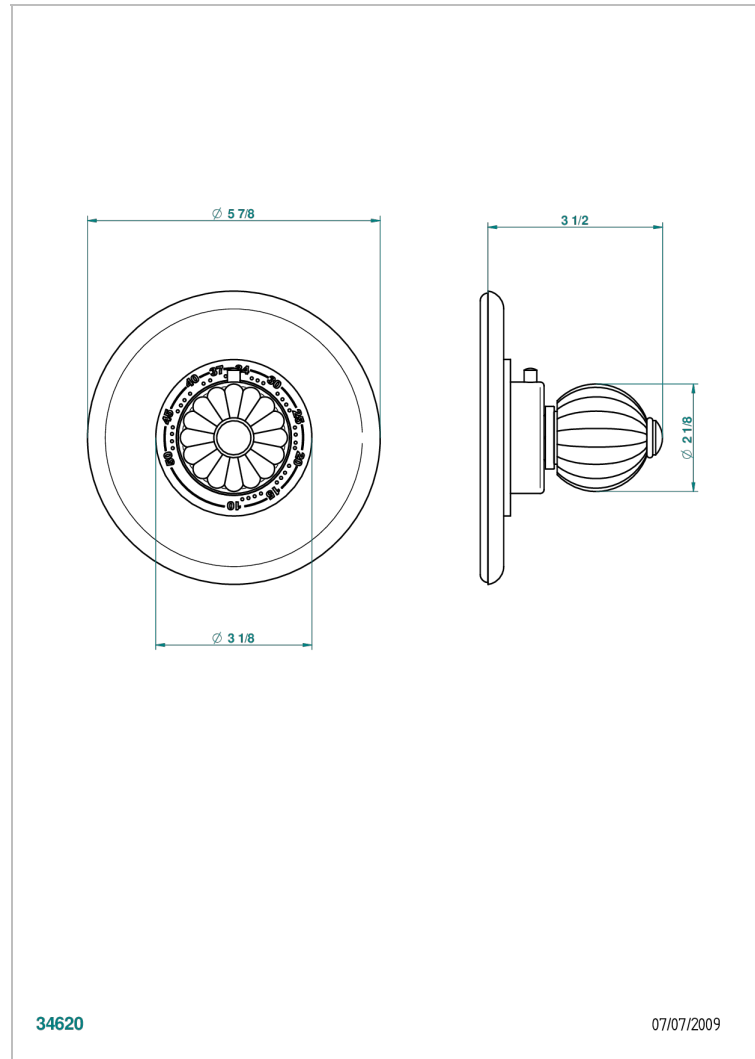

# MANDARINE CLEAR CRYSTAL

UID-15EN16EM

Trim plate and handle for eurotherm valve 8200/us & 8300/us

## CHARACTERISTIC

- Mandarin Clear crystal
- Trim plate and handle for eurotherm valve 8200/us & 8300/us