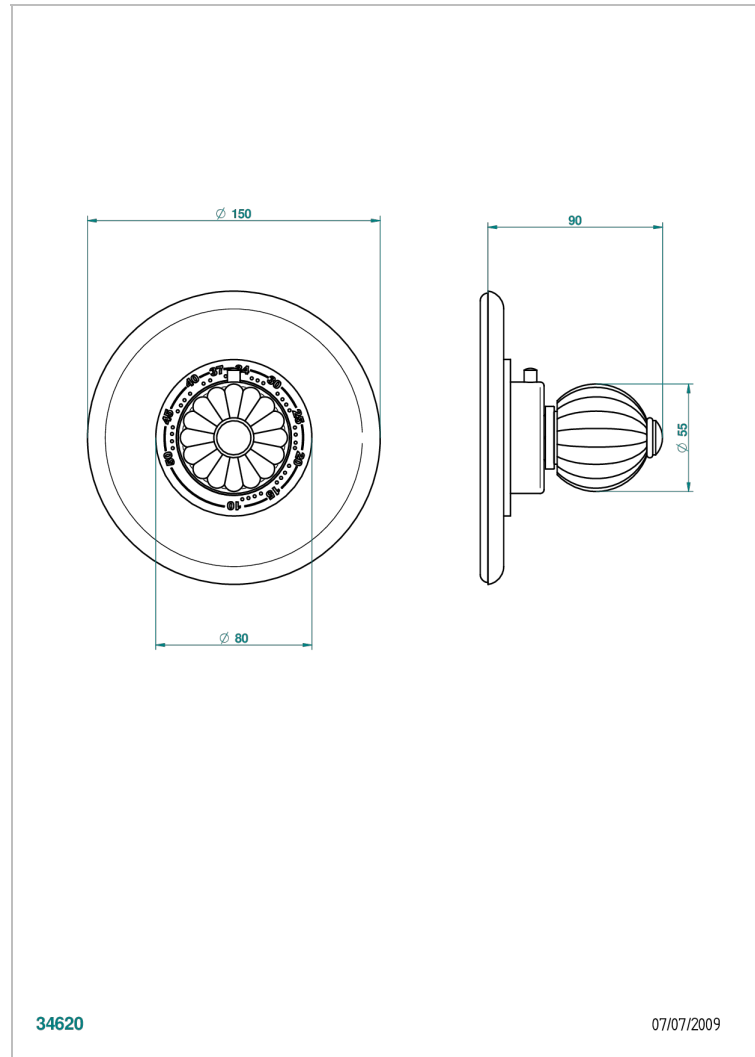

MANDARINE CLEAR CRYSTAL

UID-15EN16EM

Trim for Eurotherm thermostat n° 8105N, 8200N, 8300

THG[®]
PARIS

CHARACTERISTIC

- Mandarin Clear crystal
- Trim for Eurotherm thermostat n° 8105N, 8200N, 8300

RELATED SKU'S

- Ref. G00-8105N 1/2" Eurotherm thermostat, 40 l/min with wax cartridge
- Ref. G00-8200N 3/4" Eurotherm thermostat, 80 l/min

AVAILABLE FINITIONS

Antique nickel - H28
Black ceram - D30
Blush PVD - H62
Brass color PVD - H49
Brown bronze color PVD - F33
Gold color PVD - H52