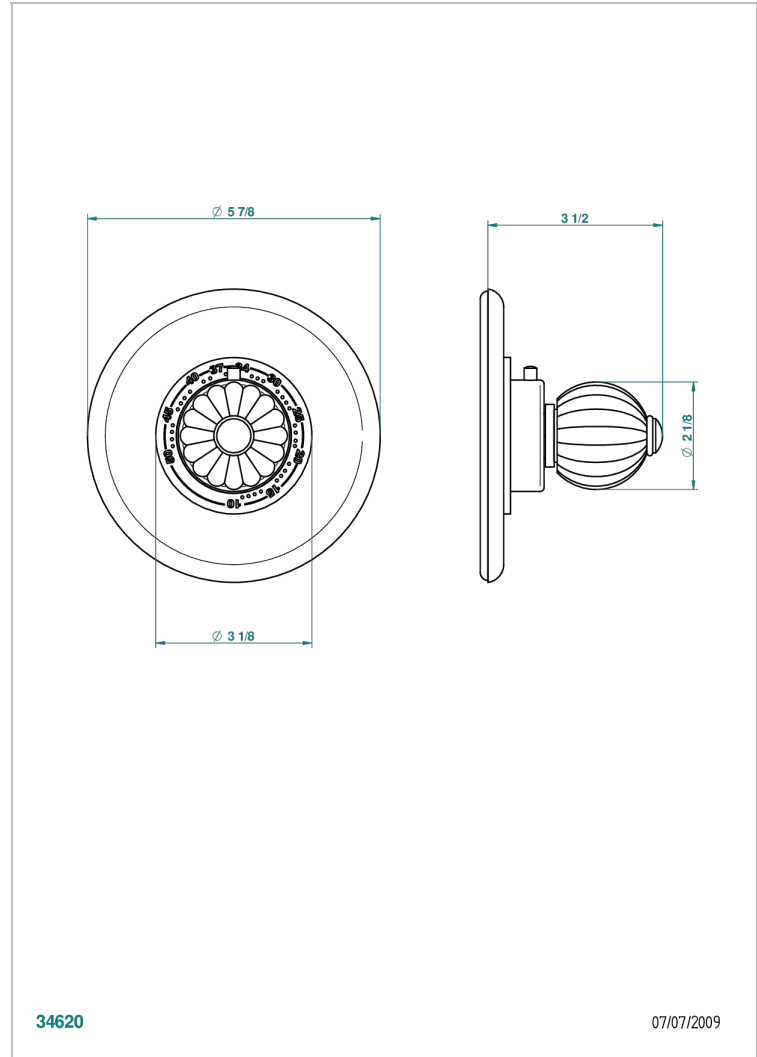

MANDARINE CLEAR CRYSTAL

U1D-15EN16EM

Trim for Eurotherm thermostat n° 8105N, 8200N, 8300

THG[®]
PARIS

CHARACTERISTIC

- Mandarin Clear crystal
- Trim for Eurotherm thermostat n° 8105N, 8200N, 8300

RELATED SKU'S

- Ref. G00-8105N 1/2" Eurotherm thermostat, 40 l/min with wax cartridge
- Ref. G00-8200N 3/4" Eurotherm thermostat, 80 l/min

AVAILABLE FINITIONS

Antique nickel - H28
Black ceram - D30
Blush PVD - H62
Brass color PVD - H49
Brown bronze color PVD - F33
Gold color PVD - H52