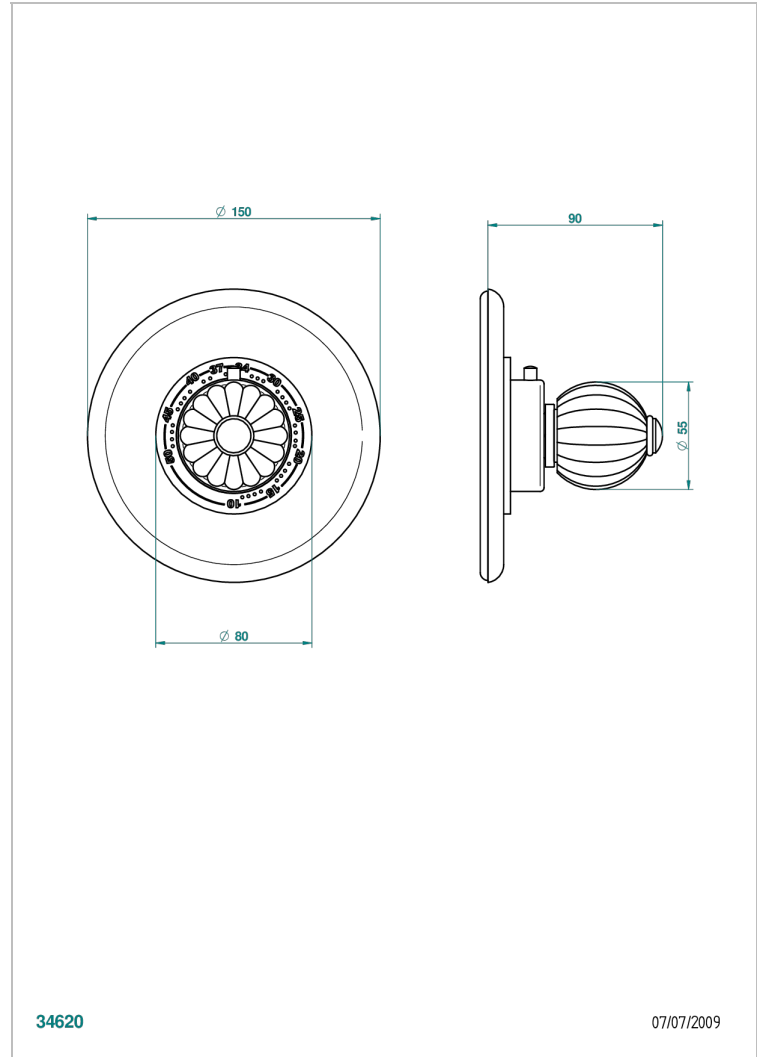

MANDARINE CLEAR CRYSTAL

UID-15EN16EM

Trim for Eurotherm thermostat n° 8105N, 8200N, 8300

THG[®]
PARIS

CHARACTERISTIC

- Mandarin Clear crystal
- Trim for Eurotherm thermostat n° 8105N, 8200N, 8300

RELATED SKU'S

- Ref. G00-8105N 1/2" Eurotherm thermostat, 40 l/min with wax cartridge
- Ref. G00-8200N 3/4" Eurotherm thermostat, 80 l/min

AVAILABLE FINITIONS

Antique nickel - H28
Black ceram - D30
Blush PVD - H62
Brass color PVD - H49
Brown bronze color PVD - F33
Gold color PVD - H52